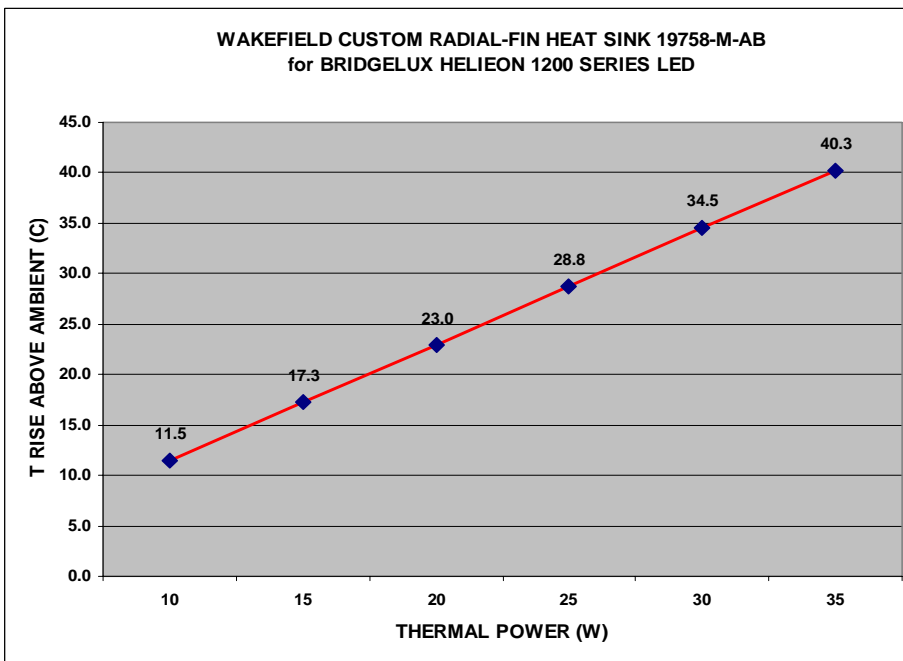

wakefield-vette

Data Sheet

19758 Series--- CUSTOM RADIAL-FIN HEAT SINK

BRIDGELUX P/N	Form factor	WAKEFIELD P/N	HS Length (in)	Electrical (W)	Thermal (W)	HS TR (C/W)	T RISE (C)
Helieon 1200LM	Helieon	19758-M-AB	7	32	24	1.15	27.7

- •Manufactured Specifically for BRIDGELUX LED Light Engines
- •Light Weight Aluminum Construction
- •Radial-Fin Geometry Optimized for Natural Convection
- •Black Anodized for Maximum Thermal Performance
- •Mounting Features as part of Extrusion – Easy Mounting with Standard Hardware
- •Size and Level of Performance - Matched to Specific LED Requirements

Our customers are reminded that they bear the responsibility for testing Wakefield Thermal Solution's products for proposed use. Any information furnished by WTS is believed to be accurate and reliable, but all customers must bear all for use and applications of WTS products. WTS MAKES NO WARRANTIES EXPRESSED OR IMPLIED, AS TO THE FITNESS, MERCHANTABILITY, OR SUITABILITY OF ANY WTS PRODUCTS FOR ANY SPECIFIC OR GENERAL USES. WTS SHALL NOT BE LIABLE FOR INCIDENTAL OR CONSEQUENTIAL DAMAGES OF ANY KIND.