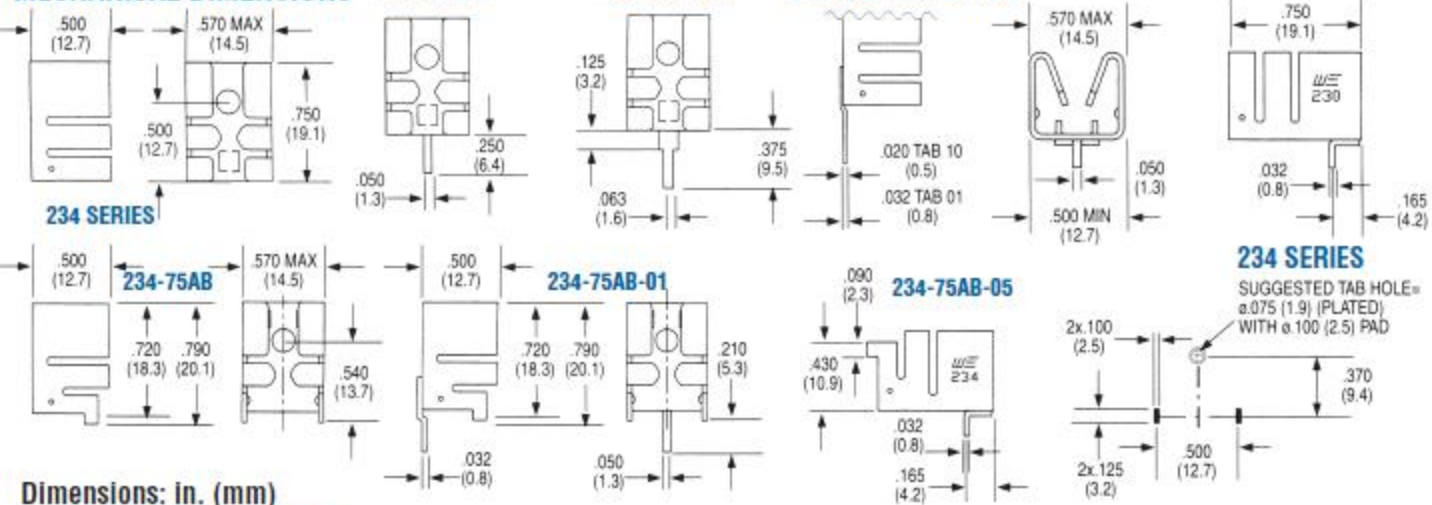

# wakefield-vette

Standard P/N	Height Above PC Board in. (mm)	Footprint Dimensions in. (mm)	Mounting Configuration	Solderable Tab Option	Mounting Style	Thermal Performance at Typical Load	
						Natural Convection	Forced Convection
230-75AB	.750 (19.1)	.570 (14.5) x .500 (12.7)	Vert./Horiz.	No Tab	Clip/Mtg Hole	57°C @ 2W	7.5°C/W @ 400 LFM
230-75ABE-01	.750 (19.1)	.570 (14.5) x .500 (12.7)	Vertical	01	Clip/Mtg Hole	57°C @ 2W	7.5°C/W @ 400 LFM
230-75ABE-05	.500 (12.7)	.750 (19.1) x .570 (14.5)	Horizontal	05	Clip/Mtg Hole	57°C @ 2W	7.5°C/W @ 400 LFM
230-75ABE-10	.875 (22.2)	.570 (14.5) x .500 (12.7)	Vertical	10	Clip/Mtg Hole	57°C @ 2W	7.5°C/W @ 400 LFM
234-75AB	.790 (20.0)	.570 (14.5) x .500 (12.7)	Vert./Horiz.	No Tab	Clip/Mtg Hole	57°C @ 2W	7.5°C/W @ 400 LFM
234-75ABE-01	.790 (20.0)	.570 (14.5) x .500 (12.7)	Vertical	01	Clip/Mtg Hole	57°C @ 2W	7.5°C/W @ 400 LFM
234-75ABE-05	.500 (12.7)	.790 (20.0) x .570 (14.5)	Horizontal	05	Clip/Mtg Hole	57°C @ 2W	7.5°C/W @ 400 LFM

## MECHANICAL DIMENSIONS

Dimensions: in. (mm)