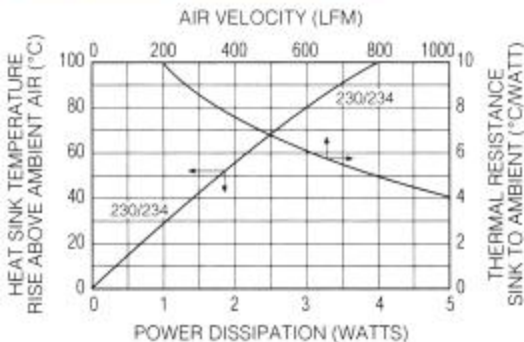

# wakefield-vette

Standard P/N	Height Above PC Board in. (mm)	Footprint Dimensions in. (mm)	Mounting Configuration	Solderable Tab Option	Mounting Style	Thermal Performance at Typical Load	
						Natural Convection	Forced Convection
230-75AB	.750 (19.1)	.570 (14.5) x .500 (12.7)	Vert./Horiz.	No Tab	Clip/Mtg Hole	57°C @ 2W	7.5°C/W @ 400 LFM
230-75ABE-01	.750 (19.1)	.570 (14.5) x .500 (12.7)	Vertical	01	Clip/Mtg Hole	57°C @ 2W	7.5°C/W @ 400 LFM
230-75ABE-05	.500 (12.7)	.750 (19.1) x .570 (14.5)	Horizontal	05	Clip/Mtg Hole	57°C @ 2W	7.5°C/W @ 400 LFM
230-75ABE-10	.875 (22.2)	.570 (14.5) x .500 (12.7)	Vertical	10	Clip/Mtg Hole	57°C @ 2W	7.5°C/W @ 400 LFM
234-75AB	.790 (20.0)	.570 (14.5) x .500 (12.7)	Vert./Horiz.	No Tab	Clip/Mtg Hole	57°C @ 2W	7.5°C/W @ 400 LFM
234-75ABE-01	.790 (20.0)	.570 (14.5) x .500 (12.7)	Vertical	01	Clip/Mtg Hole	57°C @ 2W	7.5°C/W @ 400 LFM
234-75ABE-05	.500 (12.7)	.790 (20.0) x .570 (14.5)	Horizontal	05	Clip/Mtg Hole	57°C @ 2W	7.5°C/W @ 400 LFM

## MECHANICAL DIMENSIONS

Dimensions: in. (mm)

## NATURAL AND FORCED CONVECTION CHARACTERISTICS