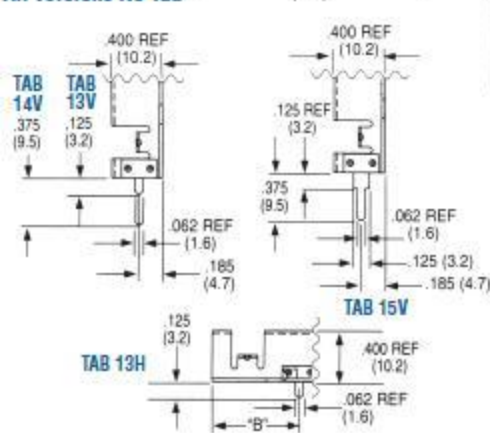

wakefield-vette

Standard P/N	Height Above PC Board in. (mm)	Footprint Dimensions in. (mm)	Mounting Configuration	Solderable Tab Options	Mounting Style	Thermal Performance at Typical Load	
						Natural Convection	Forced Convection
275-75AB	.750 (19.1)	.835 (21.2) x .400 (12.7)	Vert./Horiz.	No Tab	Clip/Mtg Hole	44 C @ 2W	7.9°C/W @ 400 LFM
275-75ABE-01	.750 (19.1)	.835 (21.2) x .400 (12.7)	Vertical	01	Clip/Mtg Hole	44°C @ 2W	7.9°C/W @ 400 LFM
275-75ABE-10	.875 (12.7)	.835 (21.2) x .400 (14.5)	Vertical	10	Clip/Mtg Hole	44°C @ 2W	7.9°C/W @ 400 LFM
231-69PAB	.690 (18.4)	.835 (21.2) x .400 (12.7)	Vert./Horiz.	No Tab	Clip/Mtg Hole	45°C @ 2W	8°C/W @ 400 LFM
231-69PABE	.400 (10.1)	.690 (17.5) x .835 (12.7)	Horizontal	13H	Clip/Mtg Hole	45°C @ 2W	8°C/W @ 400 LFM
231-69PABE-XXX	.690 (17.5)	.835 (21.2) x .400 (12.7)	Vertical	13V, 14V, 15V	Clip/Mtg Hole	45°C @ 2W	8°C/W @ 400 LFM
231-75PAB	.750 (19.1)	.835 (21.2) x .400 (14.5)	Vert./Horiz.	No Tab	Clip/Mtg Hole	43°C @ 2W	7.9°C/W @ 400 LFM
231-75PABE	.400 (10.1)	.750 (19.1) x .835 (12.7)	Horizontal	13H	Clip/Mtg Hole	43°C @ 2W	7.9°C/W @ 400 LFM
231-75PABE-XXX	.750 (19.1)	.835 (21.2) x .400 (12.7)	Vertical	13V, 14V, 15V	Clip/Mtg Hole	43°C @ 2W	7.9°C/W @ 400 LFM
231-137PAB	1.375 (35)	.835 (21.2) x .400 (12.7)	Vert./Horiz.	No Tab	Clip/Mtg Hole	32°C @ 2W	5.9°C/W @ 400 LFM
231-137PABE	.400 (10.2)	1.375 (34.9) x .835 (12.7)	Horizontal	13H	Clip/Mtg Hole	32°C @ 2W	5.9°C/W @ 400 LFM
231-137PABE-XXX	1.375 (35)	.835 (21.2) x .400 (12.7)	Vertical	13V, 14V, 15V	Clip/Mtg Hole	32°C @ 2W	5.9°C/W @ 400 LFM

MECHANICAL DIMENSIONS

All versions No Tab

SERIES NO.	DIM "A"	DIM "B"
231-69PAB	.690 (17.5)	.345 (8.8)
231-75PAB	.750 (19.1)	.375 (9.5)
275-75AB	.750 (19.1)	—
231-137PAB	1.375 (34.9)	.688 (17.5)

NATURAL AND FORCED CONVECTION CHARACTERISTICS