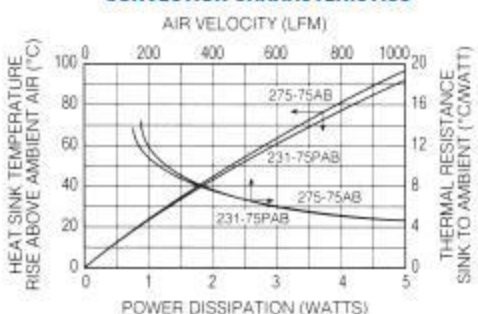

wakefield-vette

Standard P/N	Height Above PC Board in. (mm)	Footprint Dimensions in. (mm)	Mounting Configuration	Solderable Tab Options	Mounting Style	Thermal Performance at Typical Load	
						Natural Convection	Forced Convection
275-75AB	.750 (19.1)	.835 (21.2) x .400 (12.7)	Vert./Horiz.	No Tab	Clip/Mtg Hole	44 C @ 2W	7.9°C/W @ 400 LFM
275-75ABE-01	.750 (19.1)	.835 (21.2) x .400 (12.7)	Vertical	01	Clip/Mtg Hole	44°C @ 2W	7.9°C/W @ 400 LFM
275-75ABE-10	.875 (12.7)	.835 (21.2) x .400 (14.5)	Vertical	10	Clip/Mtg Hole	44°C @ 2W	7.9°C/W @ 400 LFM
231-69PAB	.690 (18.4)	.835 (21.2) x .400 (12.7)	Vert./Horiz.	No Tab	Clip/Mtg Hole	45°C @ 2W	8°C/W @ 400 LFM
231-69PABE	.400 (10.1)	.690 (17.5) x .835 (12.7)	Horizontal	13H	Clip/Mtg Hole	45°C @ 2W	8°C/W @ 400 LFM
231-69PABE-XXX	.690 (17.5)	.835 (21.2) x .400 (12.7)	Vertical	13V, 14V, 15V	Clip/Mtg Hole	45°C @ 2W	8°C/W @ 400 LFM
231-75PAB	.750 (19.1)	.835 (21.2) x .400 (14.5)	Vert./Horiz.	No Tab	Clip/Mtg Hole	43°C @ 2W	7.9°C/W @ 400 LFM
231-75PABE	.400 (10.1)	.750 (19.1) x .835 (12.7)	Horizontal	13H	Clip/Mtg Hole	43°C @ 2W	7.9°C/W @ 400 LFM
231-75PABE-XXX	.750 (19.1)	.835 (21.2) x .400 (12.7)	Vertical	13V, 14V, 15V	Clip/Mtg Hole	43°C @ 2W	7.9°C/W @ 400 LFM
231-137PAB	1.375 (35)	.835 (21.2) x .400 (12.7)	Vert./Horiz.	No Tab	Clip/Mtg Hole	32°C @ 2W	5.9°C/W @ 400 LFM
231-137PABE	.400 (10.2)	1.375 (34.9) x .835 (12.7)	Horizontal	13H	Clip/Mtg Hole	32°C @ 2W	5.9°C/W @ 400 LFM
231-137PABE-XXX	1.375 (35)	.835 (21.2) x .400 (12.7)	Vertical	13V, 14V, 15V	Clip/Mtg Hole	32°C @ 2W	5.9°C/W @ 400 LFM

MECHANICAL DIMENSIONS

All versions No Tab

SERIES NO.	DIM "A"	DIM "B"
231-69PAB	.690 (17.5)	.345 (8.8)
231-75PAB	.750 (19.1)	.375 (9.5)
275-75AB	.750 (19.1)	—
231-137PAB	1.375 (34.9)	.688 (17.5)

NATURAL AND FORCED CONVECTION CHARACTERISTICS