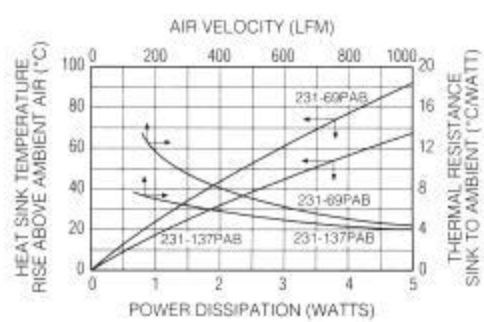

NATURAL AND FORCED CONVECTION CHARACTERISTICS