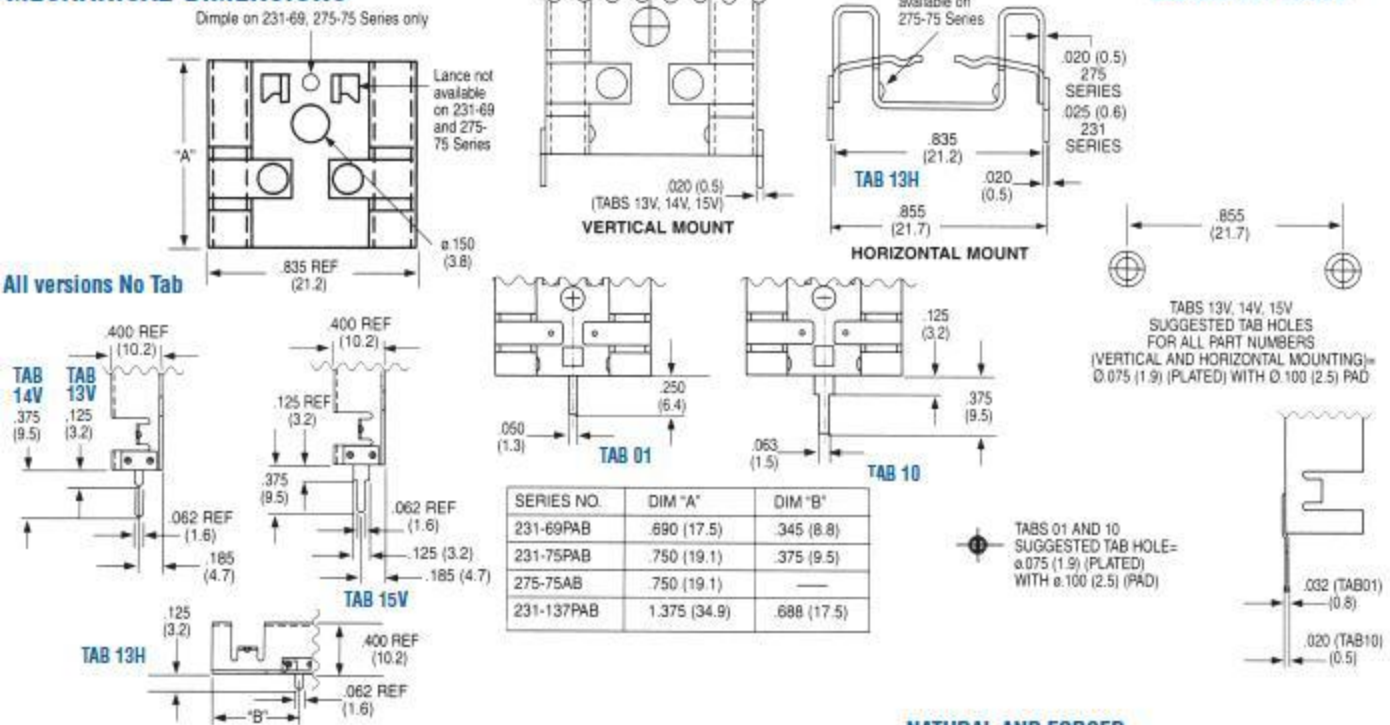

wakefield-vette

Standard P/N	Height Above PC Board in. (mm)	Footprint Dimensions in. (mm)	Mounting Configuration	Solderable Tab Options	Mounting Style	Thermal Performance at Typical Load	
						Natural Convection	Forced Convection
275-75AB	.750 (19.1)	.835 (21.2) x .400 (12.7)	Vert./Horiz.	No Tab	Clip/Mtg Hole	44 C @ 2W	7.9°C/W @ 400 LFM
275-75ABE-01	.750 (19.1)	.835 (21.2) x .400 (12.7)	Vertical	01	Clip/Mtg Hole	44°C @ 2W	7.9°C/W @ 400 LFM
275-75ABE-10	.875 (12.7)	.835 (21.2) x .400 (14.5)	Vertical	10	Clip/Mtg Hole	44°C @ 2W	7.9°C/W @ 400 LFM
231-69PAB	.690 (18.4)	.835 (21.2) x .400 (12.7)	Vert./Horiz.	No Tab	Clip/Mtg Hole	45°C @ 2W	8°C/W @ 400 LFM
231-69PABE	.400 (10.1)	.690 (17.5) x .835 (12.7)	Horizontal	13H	Clip/Mtg Hole	45°C @ 2W	8°C/W @ 400 LFM
231-69PABE-XXX	.690 (17.5)	.835 (21.2) x .400 (12.7)	Vertical	13V, 14V, 15V	Clip/Mtg Hole	45°C @ 2W	8°C/W @ 400 LFM
231-75PAB	.750 (19.1)	.835 (21.2) x .400 (14.5)	Vert./Horiz.	No Tab	Clip/Mtg Hole	43°C @ 2W	7.9°C/W @ 400 LFM
231-75PABE	.400 (10.1)	.750 (19.1) x .835 (12.7)	Horizontal	13H	Clip/Mtg Hole	43°C @ 2W	7.9°C/W @ 400 LFM
231-75PABE-XXX	.750 (19.1)	.835 (21.2) x .400 (12.7)	Vertical	13V, 14V, 15V	Clip/Mtg Hole	43°C @ 2W	7.9°C/W @ 400 LFM
231-137PAB	1.375 (35)	.835 (21.2) x .400 (12.7)	Vert./Horiz.	No Tab	Clip/Mtg Hole	32°C @ 2W	5.9°C/W @ 400 LFM
231-137PABE	.400 (10.2)	1.375 (34.9) x .835 (12.7)	Horizontal	13H	Clip/Mtg Hole	32°C @ 2W	5.9°C/W @ 400 LFM
231-137PABE-XXX	1.375 (35)	.835 (21.2) x .400 (12.7)	Vertical	13V, 14V, 15V	Clip/Mtg Hole	32°C @ 2W	5.9°C/W @ 400 LFM

MECHANICAL DIMENSIONS

All versions No Tab

SERIES NO.	DIM "A"	DIM "B"
231-69PAB	.690 (17.5)	.345 (8.8)
231-75PAB	.750 (19.1)	.375 (9.5)
275-75AB	.750 (19.1)	—
231-137PAB	1.375 (34.9)	.688 (17.5)

NATURAL AND FORCED CONVECTION CHARACTERISTICS