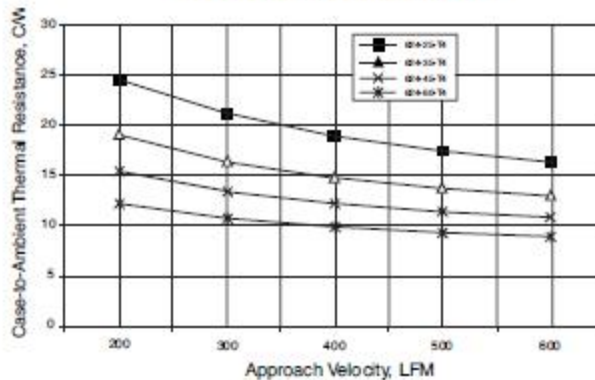

624 SERIES

624 THERMAL PERFORMANCE

Dimensions: in.