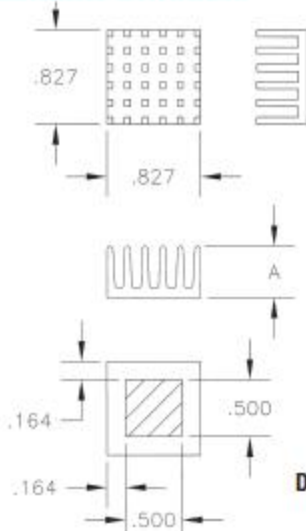

wakefield-vette

HEAT SINKS FOR BGAs, SUPER BGAs, PBGAs, and FPBGAs

624 SERIES

Omnidirectional Pin Fin Heat Sink for BGAs

Standard P/N	Base Dimensions in. Sq.	Fin Height "A" in. (mm)	Typical Applications	Weight lbs. (grams)
624-25AB	.827 (21)	.250 (6.4)	21mm BGA	.009 (4.09)
624-35AB	.827 (21)	.350 (8.9)	21mm BGA	.011 (4.99)
624-45AB	.827 (21)	.450 (11.4)	21mm BGA	.015 (6.81)
624-60AB	.827 (21)	.600 (15.2)	21mm BGA	.026 (11.80)

Material: Aluminum, Black Anodized

The 624 Series is an omnidirectional pin fin heat sink for both natural and forced-convection applications.

Applications include network routers and switches, high-resolution printers, digital cameras, consumer video games, digital video disks (DVD) and global positioning systems (GPS).

PRODUCT FEATURES

- Available in four standard heights, .25 inch, .35 inch, .45 inch, and .60 inch.
- Available with pressure sensitive adhesives for quick and easy mounting. See Page 3

MECHANICAL DIMENSIONS