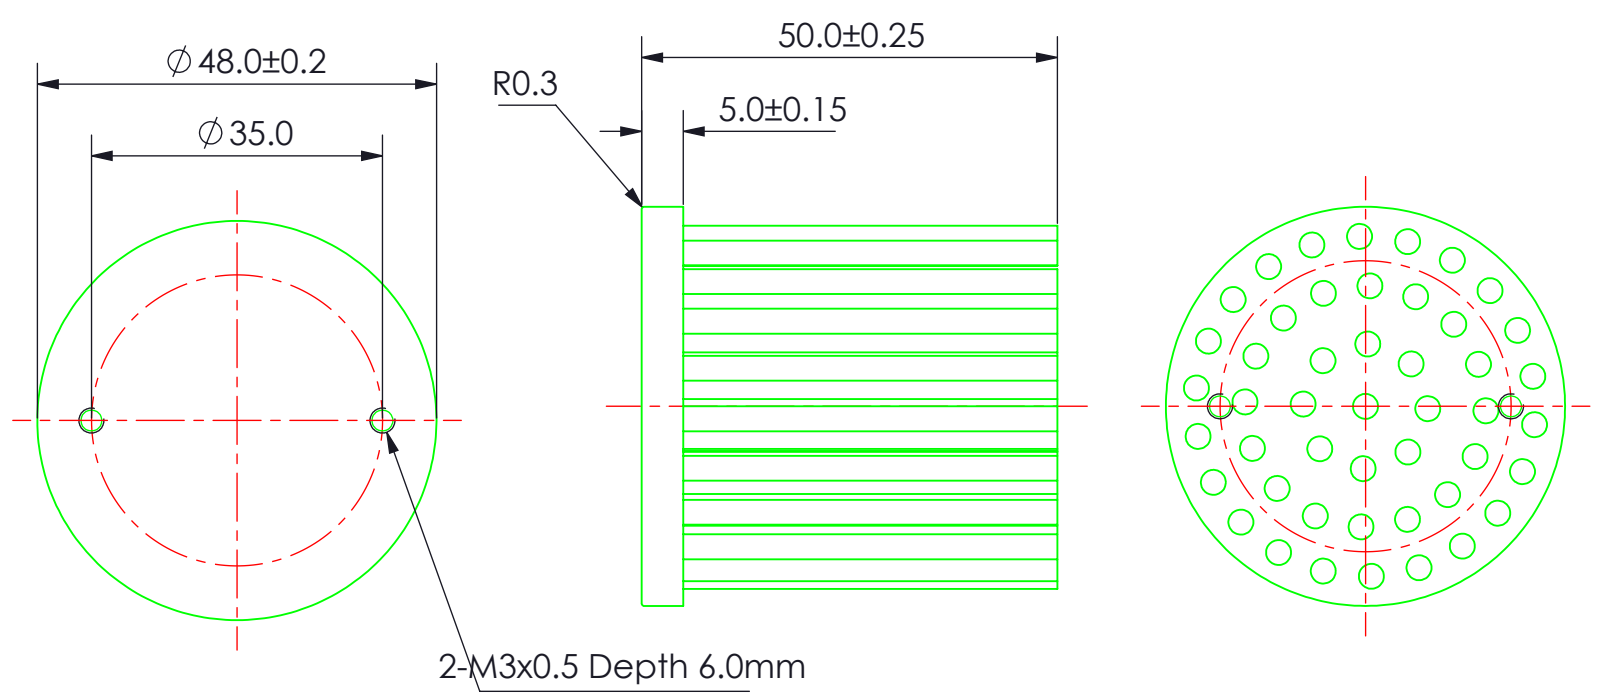

8 7 6 5 4 3 2 1

D  
C  
B  
A

D  
C  
B  
A

<b>PROPRIETARY AND CONFIDENTIAL</b> THE INFORMATION CONTAINED IN THIS DRAWINGS IS THE SOLE PROPERTY OF WAKEFIELD-VETTE. ANY REPRODUCTION IN PART OR AS A WHOLE WITHOUT THE WRITTEN PERMISSION OF WAKEFIELD-VETTE IS PROHIBITED.	THIRD ANGLE PROJECTION 		<b>TOLERANCES</b> ALL DIMS IN MM(IN)	 33 BRIDGE ST. PELHAM, NH 03076 (603)635-2800 TITLE:
	APPROVALS	DATE:		
	DRAWN:	1/15/2021	DRAWING NOT TO SCALE	
	MATERIAL:	CHK:	REVISION:	
FINISH:	DSGN ENG:	1/15/2021	DESCRIPTION:	
	MFG ENG:			
	QA:		SCALE: 1.1:1	DWG. NO. Draw1 1 OF 1
SH_SIZE: B	MODEL_INFO:			