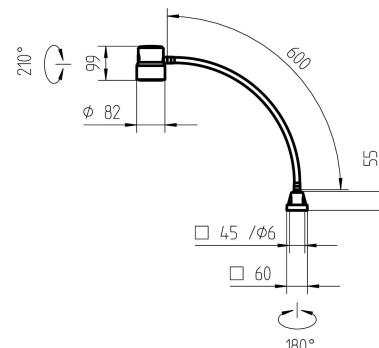

LED

- Energy efficiency category A/A+/A++
- electronic plug-in transformer
- 100-240 V; 50/60 Hz
- approx. 6 W
- approx. 490 lm
- approx. 81 lm/W
- direct, narrow-angled beam
- neutral white, approx. 5000 K
- > 70
- screen
- IP67
- II with plug-in power supply; III without plug-in power supply
- switchable
- pressure switch
- aluminium, painted, black
- glass screen
- flexible metal tube, black
- approx. 1.7 kg
- approx. 3 m; mains plug
- BS 1363 A
- CEE 7/XVI
- NEMA 1-15P
- screw-down flange
- Spot with a 10° angle of radiation

Fastening

special features

BS 1363 A

CEE 7/XVI

NEMA 1-15P

illuminance

distance: 50 cm
Em: 4520 lx
Emax: 26130 lx
Emin: 474 lx

luminous intensity