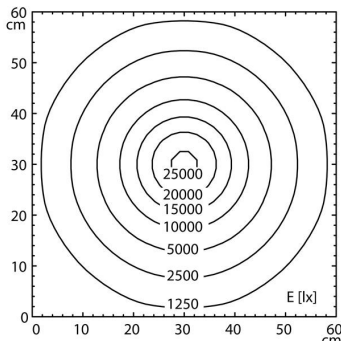

LED

- Energy efficiency category A/A+/A++
- electronic plug-in transformer
- 100-240 V; 50/60 Hz
- approx. 6 W
- approx. 490 lm
- approx. 81 lm/W
- direct, narrow-angled beam
- neutral white, approx. 5000 K
- > 70
- screen
- IP67
- II with plug-in power supply; III without plug-in power supply
- switchable
- pressure switch
- aluminium, painted, black
- glass screen
- flexible metal tube, black
- approx. 1.7 kg
- approx. 3 m; mains plug
- BS 1363 A
- CEE 7/XVI
- NEMA 1-15P
- screw-down flange
- Spot with a 10° angle of radiation

Fastening

special features

BS 1363 A

CEE 7/XVI

NEMA 1-15P

illuminance

distance: 50 cm
Em: 4520 lx
Emax: 26130 lx
Emin: 474 lx

luminous intensity