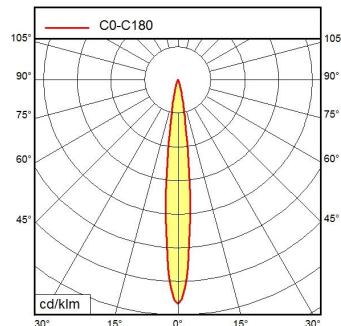

LED

- Energy efficiency category A/A+/A++
- electronic plug-in transformer
- 100-240 V; 50/60 Hz
- approx. 6 W
- approx. 490 lm
- approx. 81 lm/W
- direct, narrow-angled beam
- neutral white, approx. 5000 K
- > 70
- screen
- IP67
- II with plug-in power supply; III without plug-in power supply
- switchable
- pressure switch
- aluminium, painted, black
- glass screen
- flexible metal tube, black
- approx. 1.7 kg
- approx. 3 m; mains plug
- BS 1363 A
- CEE 7/XVI
- NEMA 1-15P
- screw-down flange
- Spot with a 10° angle of radiation

Fastening

special features

BS 1363 A

CEE 7/XVI

NEMA 1-15P

illuminance

distance: 50 cm
Em: 4520 lx
Emax: 26130 lx
Emin: 474 lx

luminous intensity