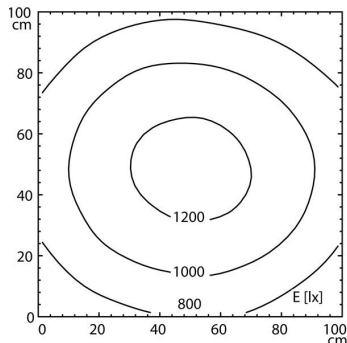

design

- Fastening**
- dimension**
- special features**

LED

- Energy efficiency category A/A+/A++
- electronic ballast
- 220-240 V; 50/60 Hz
- approx. 35 W
- approx. 3000 lm
- approx. 85 lm/W
- neutral white, approx. 5000 K
- > 80
- structured screen
- IP20 (20)
- I
- switchable
- rocker switch
- aluminium/plastic, anodised, aluminium coloured anodised
- structured screen
- approx. 3.2 kg
- connection box, built-in plug
- GST 18i3F REV
- mounted version
- screw down lash
- A=899 mm
- through-wired

GST 18i3F REV

illuminance

distance: 100 cm
Em: 974 lx
E_{max}: 1279 lx
E_{min}: 621 lx

luminous intensity

X-ON Electronics

Largest Supplier of Electrical and Electronic Components

Click to view similar products for [LED Lighting Fixtures](#) category: