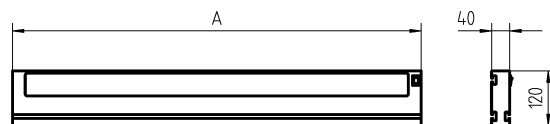

design

- Fastening**
- dimension**
- special features**

LED

- Energy efficiency category A/A+/A++
- electronic ballast
- 220-240 V; 50/60 Hz
- approx. 35 W
- approx. 3000 lm
- approx. 85 lm/W
- neutral white, approx. 5000 K
- > 80
- structured screen
- IP20 (20)
- I
- switchable
- rocker switch
- aluminium/plastic, anodised, aluminium coloured anodised
- structured screen
- approx. 3.2 kg
- connection box, built-in plug
- GST 18i3F REV
- mounted version
- screw down lash
- A=899 mm
- through-wired

GST 18i3F REV

illuminance

distance: 100 cm
Em: 974 lx
E_{max}: 1279 lx
E_{min}: 621 lx

luminous intensity

X-ON Electronics

Largest Supplier of Electrical and Electronic Components

Click to view similar products for [LED Lighting Fixtures](#) category: