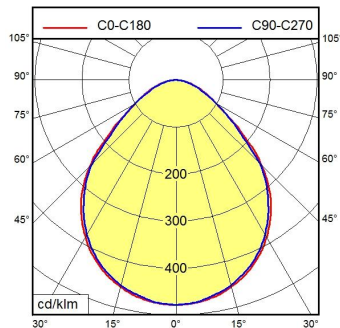

design

- Fastening**
- dimension**
- special features**

LED

- Energy efficiency category A/A+/A++
- electronic ballast
- 220-240 V; 50/60 Hz
- approx. 35 W
- approx. 3000 lm
- approx. 85 lm/W
- neutral white, approx. 5000 K
- > 80
- structured screen
- IP20 (20)
- I
- switchable
- rocker switch
- aluminium/plastic, anodised, aluminium coloured anodised
- structured screen
- approx. 3.2 kg
- connection box, built-in plug
- GST 18i3F REV
- mounted version
- screw down lash
- A=899 mm
- through-wired

GST 18i3F REV

illuminance

distance: 100 cm
Em: 974 lx
E_{max}: 1279 lx
E_{min}: 621 lx

luminous intensity

X-ON Electronics

Largest Supplier of Electrical and Electronic Components

Click to view similar products for [LED Lighting Fixtures](#) category: