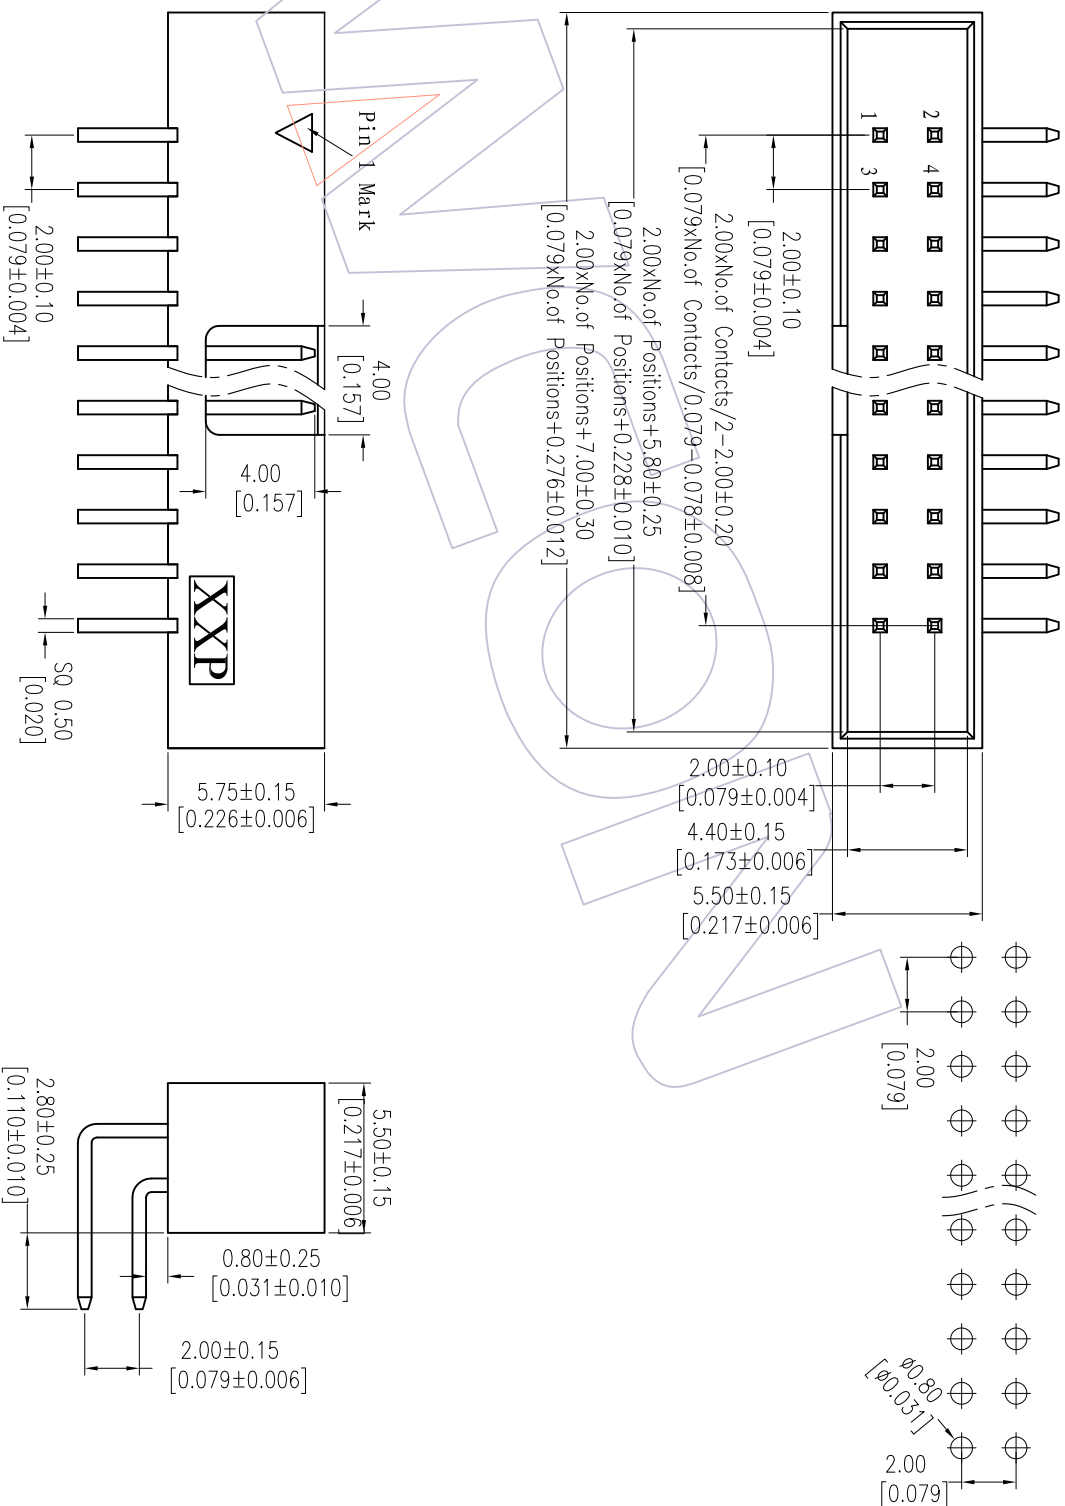

NOTES:  
 Current Rating:1.5AMP  
 Contact Resistance:20mΩ max  
 Withstand Voltage:500V AC/DC  
 Insulation Resistance:1000MΩ min  
 Operation Temperature:-40℃ to +105℃

Contact Material:Brass  
 Contact plating:Au or Sn Over Ni  
 Insulator Material:PA9T+30%GF(UL94V-0)

## Ordering Information

3111-XX R XX B K00 X 1

No. of Pins	Contact Plating	Color Insulator	Packaging
10 30	G0=Gold Flash	B=Black	A=Tray
14 34	G1=3u"Gold	U=Blue	T=Tube
16 40	G2=5u"Gold	W=White	
20 44	G3=10u"Gold		
24 50	G4=15u"Gold		
26 60	G5=30u"Gold		

S0=Gold Flash/Tin  
 S1=3u"Gold/Tin  
 S2=5u"Gold/Tin  
 S3=10u"Gold/Tin  
 S4=15u"Gold/Tin  
 S5=30u"Gold/Tin  
 SN=Tin

Item	Contact Length	Mating
Standard	4.00	5222 5224 5225
Alternate		

REV	DATE	MODIFICATION DESCRIPTION	CHANGE	OPERATION	DRAW	DATE	SCALE	FIT	PART NO.	TITLE:	WCON-Dongguan	WCON-Kunshan
A0	2012/05/31	NEW		XX	TsingSn	2012/05/31	mm	A4	3111-XXXXXXBK00X1	2.00 BOX HEADER 90° H=5.7	Tel: +86 769 85358920	Tel: +86 512 57468408
				XXX	CHECK	DATE	inch	1/1			Fax: +86 769 85358915	Fax: +86 512 57468468
				X.XXX	APPROVE	DATE	SHEET	PROJ.			E-mail: sales@wcon.com	E-mail: sales@wcon.com
				Angle			1/1					
				± 3'								
				DIM								
				TOL								