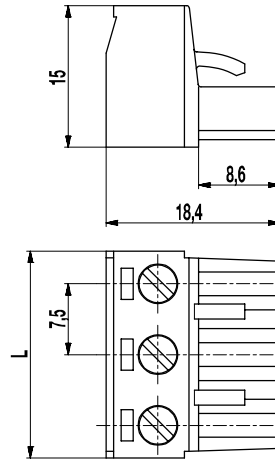

122-A-111

Plug connector
Screw connection

GENERAL INFORMATION

Pitch	7,5 mm
No. of poles	2 - 12
Usable with	all pin strips of series 122

TECHNICAL DATA

Clamping Range	solid / stranded / AWG		
	0,2 - 4 mm ² / 0,2 - 2,5 mm ² / 26 - 12 AWG		
Rated Cross Section	2,5 mm ²		
Wire Stripping Length	7 mm ± 0,5 mm		
Overvoltage Category	III	III	II
Pollution Severity Level	3	2	2
Rated Voltage	400 V	630 V	1000 V
Rated Impulse Voltage	6 kV	6 kV	6 kV
Rated Insulation Voltage	450 V acc. to EN 60998-1		
Rated Current	12 A		
Torque	0,5 Nm		

APPROVALS

	Current [A]	Voltage [V]	Group	AWG	[Nm]
	15	300	B	26 - 12	0,51
	10	300	D	26 - 12	0,51
	15	300	B	26 - 12	0,51
	10	300	D, E	26 - 12	0,51

MATERIAL

Moulding	PA, grey, V-0
Comparative Tracking Index	CTI ≥ 600
Insulating Group	I
Temperature Range	-40°C up to 100°C
Terminal body	Nickel plated brass
Pressure clamp	Tin plated tin bronze
Screw	M3; zinc plated steel, blue passivated
Spring	Tin plated tin bronze

CONFIGURATIONS

Poles	Part number	Article number	Length (L)	Packaging	PU
2	122-A-111/02	10.809.002	13,00 mm	Box	200
3	122-A-111/03	10.809.003	20,50 mm	Box	100
4	122-A-111/04	10.809.004	28,00 mm	Box	100
5	122-A-111/05	10.809.005	35,50 mm	Box	50
6	122-A-111/06	10.809.006	43,00 mm	Box	50