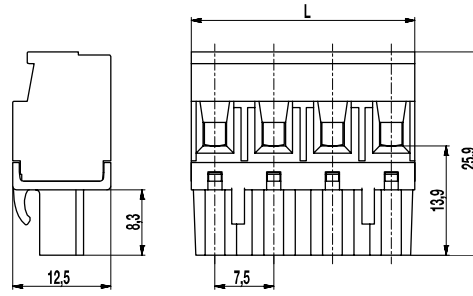

122-D-121

Plug connector
Screw connection

GENERAL INFORMATION

Pitch	7,5 mm
No. of poles	2 - 12
Usable with	all pin strips of series 122

TECHNICAL DATA

Clamping Range	<i>solid / stranded / AWG</i>		
	0,2 - 6 mm ² / 0,2 - 4 mm ² / 26 - 12 AWG		
Rated Cross Section	2,5 mm ²		
Wire Stripping Length	7 mm ± 0,5 mm		
Overvoltage Category	III	III	II
Pollution Severity Level	3	2	2
Rated Voltage	500 V	630 V	1000 V
Rated Impulse Voltage	6 kV	6 kV	6 kV
Rated Insulation Voltage	450 V acc. to EN 60998-1		
Rated Current	12 A		
Torque	0,5 Nm		

APPROVALS

	Current [A]	Voltage [V]	Group	AWG	[Nm]
	15	300	B	26 - 12	0,51
	10	300	D	26 - 12	0,51
	15	300	B	26 - 12	0,51
	10	300	D, E	26 - 12	0,51

MATERIAL

Moulding	PA, grey, V-0
Comparative Tracking Index	CTI ≥ 600
Insulating Group	I
Temperature Range	-40°C up to 100°C
Terminal body	Nickel plated brass
Pressure clamp	Tin plated tin bronze
Screw	M3; zinc plated steel, blue passivated
Spring	Tin plated tin bronze

CONFIGURATIONS

Poles	Part number	Article number	Length (L)	Packaging	PU
2	122-D-121/02	20.809.402	13,00 mm	Box	200
3	122-D-121/03	20.809.403	20,50 mm	Box	100
4	122-D-121/04	20.809.404	28,00 mm	Box	100
5	122-D-121/05	20.809.405	35,50 mm	Box	50
6	122-D-121/06	20.809.406	43,00 mm	Box	50