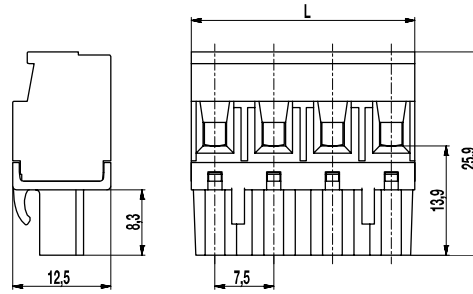

### GENERAL INFORMATION

Pitch	7,5 mm
No. of poles	2 - 12
Usable with	all pin strips of series 122

### TECHNICAL DATA

Clamping Range	<i>solid / stranded / AWG</i>		
	0,2 - 6 mm <sup>2</sup> / 0,2 - 4 mm <sup>2</sup> / 26 - 12 AWG		
Rated Cross Section	2,5 mm <sup>2</sup>		
Wire Stripping Length	7 mm ± 0,5 mm		
Overvoltage Category	III	III	II
Pollution Severity Level	3	2	2
Rated Voltage	500 V	630 V	1000 V
Rated Impulse Voltage	6 kV	6 kV	6 kV
Rated Insulation Voltage	450 V acc. to EN 60998-1		
Rated Current	12 A		
Torque	0,5 Nm		

### CONFIGURATIONS

Poles	Part number	Article number	Length (L)	Packaging	PU
2	122-D-121/02	20.809.402	13,00 mm	Box	200
3	122-D-121/03	20.809.403	20,50 mm	Box	100
4	122-D-121/04	20.809.404	28,00 mm	Box	100
5	122-D-121/05	20.809.405	35,50 mm	Box	50
6	122-D-121/06	20.809.406	43,00 mm	Box	50