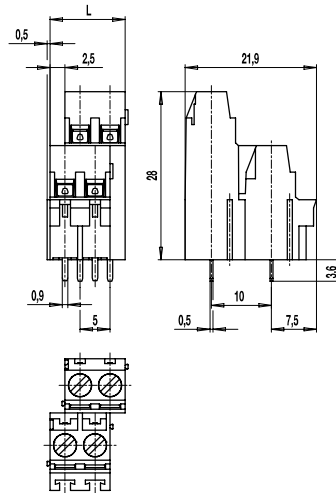

# 140-E-253

PCB connector  
Screw connection, interlocking, two-tier tall version

## GENERAL INFORMATION

Pitch	5 mm
No. of poles	4 + 6

## TECHNICAL DATA

Clamping Range	solid / stranded / AWG		
	0,14 - 1,5 mm <sup>2</sup> / 0,14 - 1,5 mm <sup>2</sup> / 26 - 16 AWG		
Rated Cross Section	1,5 mm <sup>2</sup>		
Wire Stripping Length	6 mm ± 0,5 mm		
Overvoltage Category	III	III	II
Pollution Severity Level	3	2	2
Rated Voltage	160 V	160 V	320 V
Rated Impulse Voltage	2,5 kV	2,5 kV	2,5 kV
Rated Insulation Voltage	250 V acc. to EN 60998-1		
Rated Current	14 A		
Hole in PCB	ø 1,2 mm		
Torque	0,5 Nm		

## CONFIGURATIONS

Poles	Part number	Article number	Length (L)	Packaging	PU
4	140-E-253/04	10.801.494	12,50 mm	Box	100
6	140-E-253/06	10.801.496	17,50 mm	Box	100