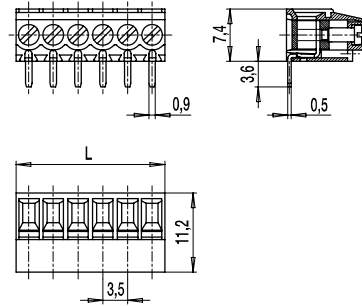

210-A-121

PCB connector
Screw connection, wire entrance vertical to PCB

GENERAL INFORMATION

Pitch	3,5 mm
No. of poles	2 - 24
Areas of application	For all applications requiring low profile but large terminal space of 1,7 x 2,6 mm.

TECHNICAL DATA

Clamping Range	<i>solid / stranded / AWG</i> 0,14 - 1,5 mm ² / 0,14 - 1,5 mm ² / 30 - 16 AWG		
Rated Cross Section	1 mm ²		
Wire Stripping Length	5,5 mm ± 0,5 mm		
Overvoltage Category	III	III	II
Pollution Severity Level	3	2	2
Rated Voltage	160 V	160 V	320 V
Rated Impulse Voltage	2,5 kV	2,5 kV	2,5 kV
Rated Insulation Voltage	130 V acc. to EN 60998-1		
Rated Current	12,5 A		
Hole in PCB	ø 1,2 mm		
Torque	0,2 Nm		

APPROVALS

	Current [A]	Voltage [V]	Group	AWG	[Nm]
	10	300	B	30 - 16	0,23
	10	300	B	30 - 16	0,22

CONFIGURATIONS

Poles	Part number	Article number	Length (L)	Packaging	PU
2	210-A-121/02	20.804.002	7,00 mm	Box	250
3	210-A-121/03	20.804.003	10,50 mm	Box	250
4	210-A-121/04	20.804.004	14,00 mm	Box	250
5	210-A-121/05	20.804.005	17,50 mm	Box	200
6	210-A-121/06	20.804.006	21,00 mm	Box	200

further number of poles on request

MATERIAL

Moulding	PA, grey, V-0
Comparative Tracking Index	CTI 400
Insulating Group	II
Temperature Range	-40°C up to 100°C
Terminal body	Nickel plated brass
Pressure clamp	Copper alloy, tin plated
Screw	M2; copper alloy, tin plated
Solder pin	Copper alloy, tin plated