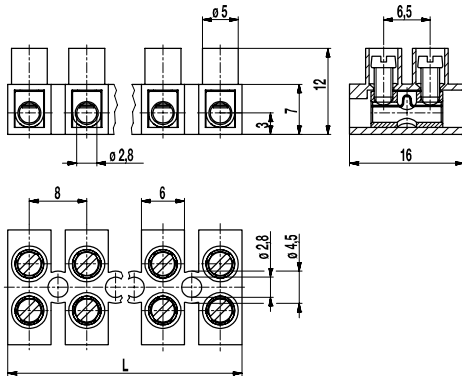

Socket terminal strip

302-N(-HDS)

Screw connection, low profile version

The socket terminal strip 302-N, low version in 8 mm pitch, is available with 1 to 12 poles.

The lower version (by 3 mm) is well suited for applications where mounting space is limited (e.g. in plastic boxes where longer clearance and creepage distances are not required).

| No. of poles | 302-N | 302-N-HDS | Length | PU |
|--------------|------------|------------|--------|------|
| 1 | 11.820.043 | 31.820.043 | 7,00 | 5000 |
| 2 | 12.820.043 | 32.820.043 | 15,00 | 2000 |
| 3 | 13.820.043 | 33.820.043 | 23,00 | 2000 |
| 4 | 14.820.043 | 34.820.043 | 31,00 | 1000 |
| 5 | 15.820.043 | 35.820.043 | 39,00 | 1000 |
| 6 | 16.820.043 | 36.820.043 | 47,00 | 100 |
| 7 | 17.820.043 | 37.820.043 | 55,00 | 70 |
| 8 | 18.820.043 | 38.820.043 | 63,00 | 70 |
| 9 | 19.820.043 | 39.820.043 | 71,00 | 60 |
| 10 | 20.820.043 | 40.820.043 | 79,00 | 50 |
| 11 | 21.820.043 | 41.820.043 | 87,00 | 50 |
| 12 | 22.820.043 | 42.820.043 | 94,00 | 50 |

Technical Data

| | | | |
|-------------------------------|---|-------|-------|
| Clamping Range | <i>solid / flexible / AWG</i> | | |
| <i>without wire protector</i> | 0,5 - 4 mm ² / 0,5 - 2,5 mm ² / 20 - 12 AWG | | |
| <i>with wire protector</i> | 0,34 - 2,5 mm ² / 0,34 - 2,5 mm ² / 22 - 14 AWG | | |
| Rated Cross Section | 1,5 mm ² | | |
| Wire Stripping Length | 5 mm ± 0,5 mm | | |
| Overvoltage Category | III | III | II |
| Pollution Severity Level | 3 | 2 | 2 |
| Rated Voltage | 250 V | 320 V | 320 V |
| Rated Impulse Voltage | 4 kV | 4 kV | 4 kV |
| Rated Insulation Voltage | 250 V acc. to EN 60998-1 | | |
| Rated Current | 17,5 A | | |
| Torque | 0,4 Nm | | |