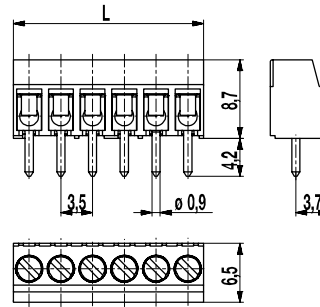

930(-DS)

PCB connector
Screw connection

GENERAL INFORMATION

Pitch	3,5 mm
No. of poles	2 - 24

TECHNICAL DATA

Clamping Range	<i>solid / stranded / AWG</i>		
<i>without wire protector</i>	0,75 - 1,5 mm ² / 0,75 - 1,5 mm ² / 18 - 16 AWG		
<i>with wire protector</i>	0,34 - 1,5 mm ² / 0,34 - 1 mm ² / 22 - 16 AWG		
Rated Cross Section	1 mm ²		
Wire Stripping Length	5 mm ± 0,5 mm		
Overvoltage Category	III	III	II
Pollution Severity Level	3	2	2
Rated Voltage	160 V	160 V	320 V
Rated Impulse Voltage	2,5 kV	2,5 kV	2,5 kV
Rated Insulation Voltage	130 V acc. to EN 60998-1		
Rated Current	13,5 A		
Hole in PCB	ø 1,2 mm		
Torque	0,2 Nm		

APPROVALS

	Current [A]	Voltage [V]	Group	AWG	[Nm]
	10	300	B	26 - 16	0,23
	10	300	B	26 - 16	0,2

CONFIGURATIONS

Poles	Part number	Article number	Part number	Article number	Length (L)	Packaging	PU
2	930/02	10.870.402	930-DS/02	20.870.402	7,00 mm	Box	250
3	930/03	10.870.403	930-DS/03	20.870.403	10,50 mm	Box	250
4	930/04	10.870.404	930-DS/04	20.870.404	14,00 mm	Box	250
5	930/05	10.870.405	930-DS/05	20.870.405	17,50 mm	Box	200
6	930/06	10.870.406	930-DS/06	20.870.406	21,00 mm	Box	200

MATERIAL

Moulding	PA, grey, V-0
Comparative Tracking Index	CTI ≥ 600
Insulating Group	I
Temperature Range	-40°C up to 100°C
Terminal body	Tin plated brass
Screw	M2; zinc plated steel, blue passivated
Solder pin	ø 0,9 mm; tin plated brass
Wire protector	German silver

OPTIONS / ACCESSORIES

- Consecutive numbering
- Special marking according to drawing
- Self-adhesive marking strip BST-3,50
- Pitch of 7 mm for larger clearance and creepage distances

X-ON Electronics

Largest Supplier of Electrical and Electronic Components