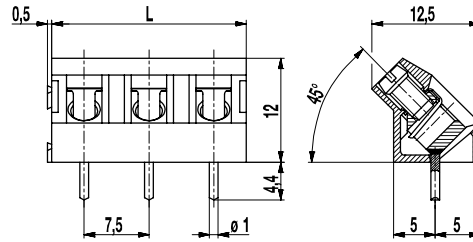

976-T(-DS)

PCB connector

Screw connection 45°-angle to PCB, interlocking

GENERAL INFORMATION

Pitch	7,5 mm
No. of poles	2 + 3

TECHNICAL DATA

Clamping Range	<i>solid / stranded / AWG</i>		
<i>without wire protector</i>	1 - 6 mm ² / 1 - 2,5 mm ² / 16 - 12 AWG		
<i>with wire protector</i>	0,75 - 4 mm ² / 0,75 - 2,5 mm ² / 18 - 12 AWG		
Rated Cross Section	2,5 mm ²		
Wire Stripping Length	6,5 mm ± 0,5 mm		
Overvoltage Category	III	III	II
Pollution Severity Level	3	2	2
Rated Voltage	400 V	630 V	1000 V
Rated Impulse Voltage	6 kV	6 kV	6 kV
Rated Insulation Voltage	750 V acc. to EN 60998-1		
Rated Current	24 A		
Hole in PCB	ø 1,3 mm		
Torque	0,5 Nm		

APPROVALS

	Current [A]	Voltage [V]	Group	AWG	[Nm]
	15	300	B	22-12 [1]	0,51
	20	300	B	26 - 12	0,51
	10	300	D, E	26 - 12	0,51

CONFIGURATIONS

Poles	Part number	Article number	Part number	Article number	Length (L)	Packaging	PU
2	976-T/02	10.874.232	976-T-DS/02	20.874.232	15,00 mm	Box	250
3	976-T/03	10.874.233	976-T-DS/03	20.874.233	22,50 mm	Box	250

MATERIAL

Moulding	PA, grey, V-0
Comparative Tracking Index	CTI ≥ 600
Insulating Group	I
Temperature Range	-40°C up to 100°C
Terminal body	Tin plated brass
Screw	M3; zinc plated steel, clear passivated
Solder pin	ø 1 mm; tin plated copper
Wire protector	Tin plated tin bronze

OPTIONS / ACCESSORIES

- Consecutive numbering
- Special marking according to drawing
- Self-adhesive marking strip BST-7,50
- Longer solder pins up to 75 mm
- Special wire protector for very thin conductors