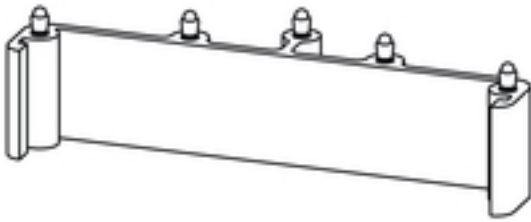

ZW 15 RS OR 1665**Weidmüller Interface GmbH & Co. KG**

Klingenbergstraße 26

D-32758 Detmold

Germany

www.weidmueller.com

Similar to illustration

The RS 70 profile is supplied in fixed lengths. The desired length is obtained by connecting the individual pieces together. The PCB is pushed into the side of the profile. End cover plates close off the sides of the profile.. Elements for terminal rails and direct mounting are available here. The clip-on feet are permanently attached to the profile. Marking options are integrated into the side pieces.

Height	33.5 mm	Height (inches)	1.319 inch
Width	15 mm	Width (inches)	0.591 inch
Net weight	3.704 g		

General data

Colour	orange	Colour chart (similar)	RAL 2000
Encapsulation option	No	Protection degree	IP00