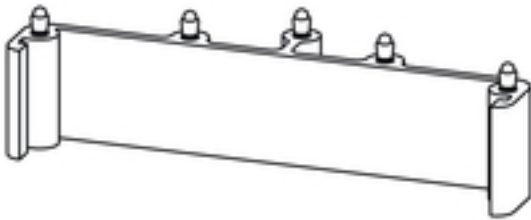

ZW 30 RS OR**Weidmüller Interface GmbH & Co. KG**

Klingenbergstraße 26

D-32758 Detmold

Germany

www.weidmueller.com

Similar to illustration

The RS 70 profile is supplied in fixed lengths. The desired length is obtained by connecting the individual pieces together. The PCB is pushed into the side of the profile. End cover plates close off the sides of the profile.. Elements for terminal rails and direct mounting are available here. The clip-on feet are permanently attached to the profile. Marking options are integrated into the side pieces.

General ordering data

Version	Electronics housings, RS 70 orange, Intermediate part, Width: 30 mm
Order No.	0119960000
Type	ZW 30 RS OR
GTIN (EAN)	4008 19003 1008
Qty.	20 pc(s).

Creation date January 8, 2022 6:27:44 AM CET

Height	33.5 mm	Height (inches)	1.319 inch
Width	30 mm	Width (inches)	1.181 inch
Net weight	7.35 g		

General data

Colour	orange	Colour chart (similar)	RAL 2000
Encapsulation option	No	Protection degree	IP00