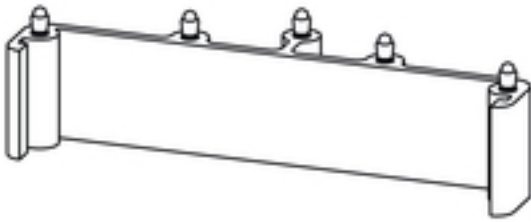

ZW 45 RS OR**Weidmüller Interface GmbH & Co. KG**

Klingenbergstraße 26

D-32758 Detmold

Germany

www.weidmueller.com

Similar to illustration

The RS 70 profile is supplied in fixed lengths. The desired length is obtained by connecting the individual pieces together. The PCB is pushed into the side of the profile. End cover plates close off the sides of the profile.. Elements for terminal rails and direct mounting are available here. The clip-on feet are permanently attached to the profile. Marking options are integrated into the side pieces.

General ordering data

Version	Electronics housings, RS 70 orange, Intermediate part, Width: 45 mm
Order No.	0120060000
Type	ZW 45 RS OR
GTIN (EAN)	4008 1901 14404
Qty.	20 pc(s).

Creation date September 15, 2022 7:40:22 PM CEST

Height	33.5 mm	Height (inches)	1.319 inch
Width	45 mm	Width (inches)	1.772 inch
Net weight	11.202 g		

General data

Colour	orange	Colour chart (similar)	RAL 2000
Encapsulation option	No	Protection degree	IP00