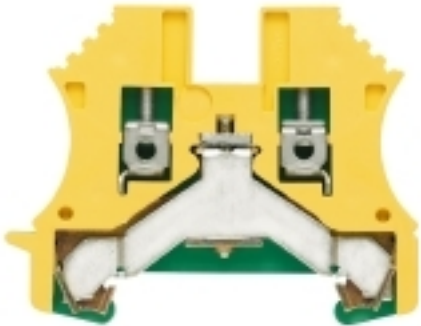

**W-Series**  
**WPE 2.5**

**Weidmüller Interface GmbH & Co. KG**  
Klingenbergstraße 16  
D-32758 Detmold  
Germany  
Fon: +49 5231 14-0  
Fax: +49 5231 14-292083  
www.weidmueller.com

The PE terminals are available in two designs: standard and compact (N), with rated cross-section from 1.5 mm<sup>2</sup> to 150 mm<sup>2</sup> (e.g. 2.5 mm<sup>2</sup> – WPE 2.5 or 4 mm<sup>2</sup> – WPE 4N).

**General ordering data**

Type	WPE 2.5
Order No.	<a href="#">1010000000</a>
Version	PE terminal, Screw connection, 2.5 mm <sup>2</sup> , 300 A (2.5 mm <sup>2</sup> ), green / yellow
GTIN (EAN)	4008190143640
Qty.	100 pc(s).