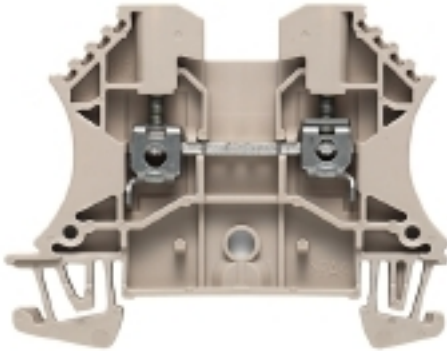

**W-Series
WDU 2.5**

Weidmüller Interface GmbH & Co. KG
Klingenbergstraße 16
D-32758 Detmold
Germany
Fon: +49 5231 14-0
Fax: +49 5231 14-292083
www.weidmueller.com

The versatile and extensive range of products - from 0.05 mm² to 300 mm² - means that you have diverse options for your applications at your disposal.

Hardened steel for mechanical strength and high-quality tinned copper for optimum conductivity. All materials comply with RoHS requirements and have been tested to current environment guidelines.

General ordering data

Type	WDU 2.5
Order No.	1020000000
Version	Feed-through terminal, Screw connection, 2.5 mm², 800 V, 24 A, Dark Beige
GTIN (EAN)	4008190099633
Qty.	100 pc(s).