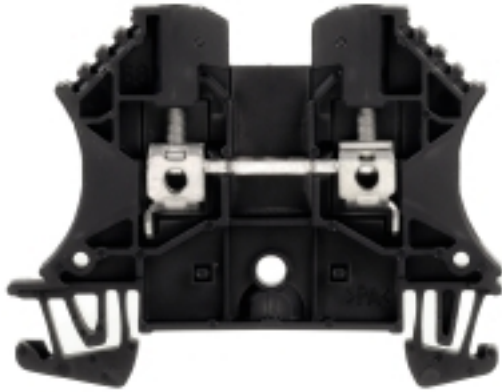

**W-Series
WDU 2.5 SW**

Weidmüller Interface GmbH & Co. KG
Klingenbergstraße 16
D-32758 Detmold
Germany
Fon: +49 5231 14-0
Fax: +49 5231 14-292083
www.weidmueller.com

The versatile and extensive range of products - from 0.05 mm² to 300 mm² - means that you have diverse options for your applications at your disposal. Hardened steel for mechanical strength and high-quality tinned copper for optimum conductivity. All materials comply with RoHS requirements and have been tested to current environment guidelines.

General ordering data

Type	WDU 2.5 SW
Order No.	1020010000
Version	Feed-through terminal, Screw connection, 2.5 mm², 800 V, 24 A, Black
GTIN (EAN)	4008190297749
Qty.	100 pc(s).