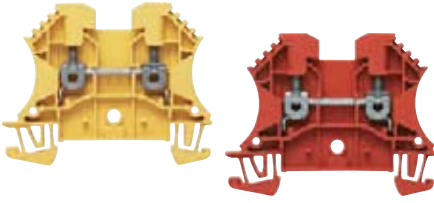

## Accessories – Colours

The colours listed are available as standard. Other terminal types can be supplied in customised colours on request for quantities exceeding the minimum quantity.

## Standard design

WDU 2.5	Colour	Qty	Order No.
WDU 2.5 OR	orange		1020060000
WDU 2.5 BR	brown		1037710000
WDU 2.5 GE	yellow		1020020000
WDU 2.5 GN	green		1020090000
WDU 2.5 GR	grey		1037720000
WDU 2.5 RT	red		1020040000
WDU 2.5 SW	black		1020010000
WDU 2.5 VI	violet		1037700000
WDU 2.5 WS	white		1036800000
<b>WDK 2.5</b>			
WDK 2.5 OR	orange		1021560000
WDK 2.5 WS	white		1790900000
<b>WDK 2.5 V</b>			
WDK 2.5 V OR	orange		1022360000
WDK 2.5 V GE	yellow		1022350000
<b>WDU 4</b>			
WDU 4 OR	orange		1036760000
WDU 4 BR	brown		1037810000
WDU 4 GE	yellow		1020120000
WDU 4 GN	green		1020160000
WDU 4 GR	grey		1037800000
WDU 4 RT	red		1020140000
WDU 4 SW	black		1020110000
WDU 4 VI	violet		1037820000
WDU 4 WS	white		1036700000
<b>WDU 6</b>			
WDU 6 OR	orange		1020260000
WDU 6 GE	yellow		1040220000
WDU 6 GR	grey		1039600000
WDU 6 RT	red		1020240000
WDU 6 SW	black		1020210000
<b>WDU 10</b>			
WDU 10 OR	orange		1020360000
WDU 10 GR	grey		1020320000
WDU 10 RT	red		1020340000
<b>WSI 6</b>			
WSI 6 OR	orange		1011060000
WSI 6 SW	black		1011010000
WSI 6 BL	blue		1011080000
<b>WTD 6/1</b>			
WTD 6/1 GE	yellow		1631760000
WTD 6/1 GR	grey		1017120000
WTD 6/1 RT	red		1631750000
WTD 6/1 SW	black		1631770000
<b>WTL 6/3</b>			
WTL 6/3 BR	brown		1018640000
WTL 6/3 GR	green		1018850000