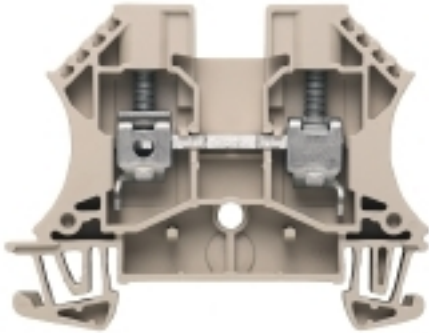

**W-Series
WDU 6**

Weidmüller Interface GmbH & Co. KG
Klingenbergstraße 16
D-32758 Detmold
Germany
Fon: +49 5231 14-0
Fax: +49 5231 14-292083
www.weidmueller.com

The versatile and extensive range of products - from 0.05 mm² to 300 mm² - means that you have diverse options for your applications at your disposal.

Hardened steel for mechanical strength and high-quality tinned copper for optimum conductivity. All materials comply with RoHS requirements and have been tested to current environment guidelines.

General ordering data

Type	WDU 6
Order No.	1020200000
Version	Feed-through terminal, Screw connection, 6 mm², 800 V, 41 A, Dark Beige
GTIN (EAN)	4008190163440
Qty.	100 pc(s).