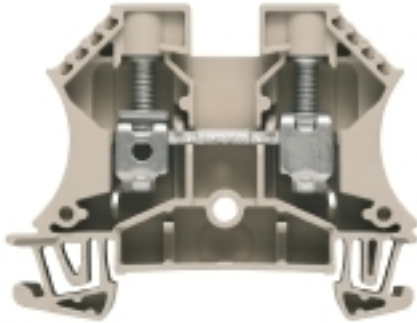

**W-Series
WDU 10**

Weidmüller Interface GmbH & Co. KG
Klingenbergstraße 16
D-32758 Detmold
Germany
Fon: +49 5231 14-0
Fax: +49 5231 14-292083
www.weidmueller.com

The versatile and extensive range of products - from 0.05 mm² to 300 mm² - means that you have diverse options for your applications at your disposal.
Hardened steel for mechanical strength and high-quality tinned copper for optimum conductivity. All materials comply with RoHS requirements and have been tested to current environment guidelines.

General ordering data

Type	WDU 10
Order No.	1020300000
Version	Feed-through terminal, Screw connection, 10 mm², 1000 V, 57 A, Dark Beige
GTIN (EAN)	4008190068868
Qty.	50 pc(s).