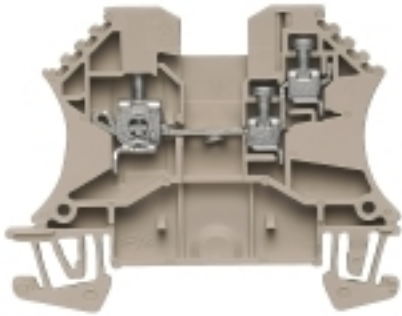

**W-Series
WDU 2.5/1.5/ZR**

Weidmüller Interface GmbH & Co. KG
Klingenbergstraße 16
D-32758 Detmold
Germany
Fon: +49 5231 14-0
Fax: +49 5231 14-292083
www.weidmueller.com

The versatile and extensive range of products - from 0.05 mm² to 300 mm² - means that you have diverse options for your applications at your disposal.

Hardened steel for mechanical strength and high-quality tinned copper for optimum conductivity. All materials comply with RoHS requirements and have been tested to current environment guidelines.

General ordering data

Type	WDU 2.5/1.5/ZR
Order No.	1024700000
Version	Feed-through terminal, Screw connection, 2.5 mm², 800 V, 24 A, Dark Beige
GTIN (EAN)	4008190008833
Qty.	100 pc(s).