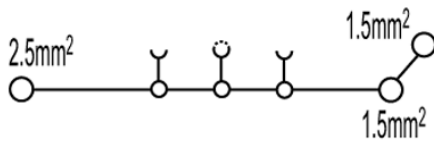

Data sheet

W-Series
WDU 2.5/1.5/ZR

Weidmüller Interface GmbH & Co. KG
Klingenbergstraße 16
D-32758 Detmold
Germany
Fon: +49 5231 14-0
Fax: +49 5231 14-292083
www.weidmueller.com

Drawings