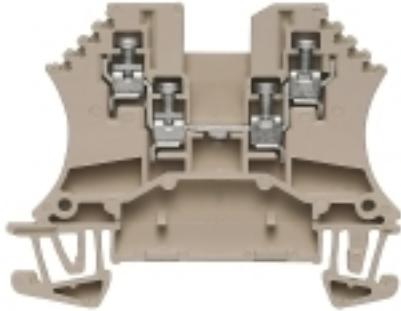

**W-Series
WDU 1.5/ZZ**

Weidmüller Interface GmbH & Co. KG
Klingenbergstraße 16
D-32758 Detmold
Germany
Fon: +49 5231 14-0
Fax: +49 5231 14-292083
www.weidmueller.com

The versatile and extensive range of products - from 0.05 mm² to 300 mm² - means that you have diverse options for your applications at your disposal.

Hardened steel for mechanical strength and high-quality tinned copper for optimum conductivity. All materials comply with RoHS requirements and have been tested to current environment guidelines.

General ordering data

Type	WDU 1.5/ZZ
Order No.	103140000
Version	Feed-through terminal, Screw connection, 1.5 mm², 800 V, 17.5 A, Dark Beige
GTIN (EAN)	4008190148546
Qty.	100 pc(s).