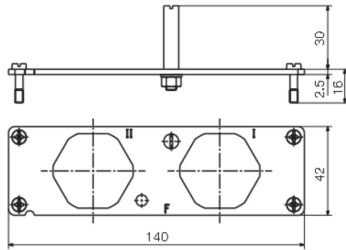

Data sheet

HDC 24B HP550 MPL2 TYP1

Weidmüller Interface GmbH & Co. KG
Klingenbergstraße 26
D-32758 Detmold
Germany

www.weidmueller.com

Drawings