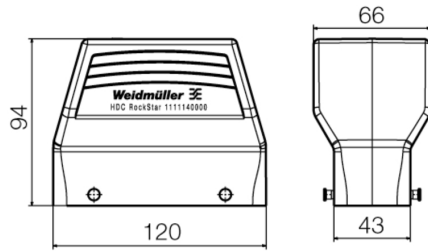

Data sheet

HDC 64D TOBU 1M50G

Weidmüller Interface GmbH & Co. KG
Klingenbergstraße 26
D-32758 Detmold
Germany

www.weidmueller.com

Drawings