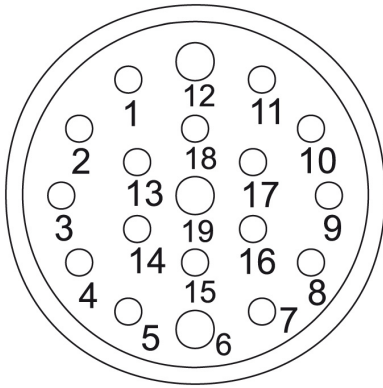

D-32758 Detmold

Germany

www.weidmueller.com

Technical data

Dimensions and weights

Net weight 4 g

Technical data customisable plug-in connectors

Coding	none	Coding possibilities for M23 signal inserts	H, N, S, X, Y
Housing main material	Thermoplastic polyamide PA 6, PBT	Number of poles	19
Plugging cycles	> 1000	Pollution severity	3
Rated current	1 mm contact = 8 A, 1.5 mm contact = 10 A	Rated voltage	100 V
Rated voltage	1 mm contact = 100 V	Type of connection	Crimp connection

Data sheet

SAI-M23-BE-19

Weidmüller Interface GmbH & Co. KG
 Klingenbergstraße 26
 D-32758 Detmold
 Germany

www.weidmueller.com

Drawings

Pinning

Dimensioned drawing

Technical data

	6	7	9	12	16	17	19		
Number of positions	6	7	9	12	16	17	19		
Number of contacts	6	7	8	1	12	16	17	16	3
Contacte	mm	2	2	1	2	1	1	1	1.5

X-ON Electronics

Largest Supplier of Electrical and Electronic Components