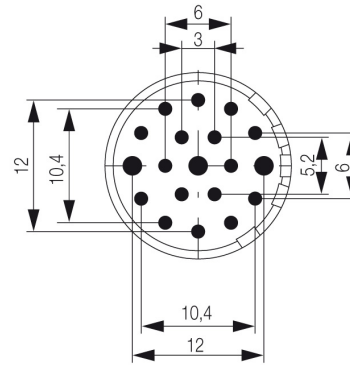

D-32758 Detmold

Germany

www.weidmueller.com

Technical data

Dimensions and weights

Net weight 4 g

Technical data customisable plug-in connectors

Coding	none	Coding possibilities for M23 signal inserts	H, N, S, X, Y
Housing main material	Thermoplastic polyamide PA 6, PBT	Number of poles	19
Plugging cycles	> 1000	Pollution severity	3
Rated current	1 mm contact = 8 A, 1.5 mm contact = 10 A	Rated voltage	100 V
Rated voltage	1 mm contact = 100 V	Type of connection	Crimp connection

Data sheet

SAI-M23-BE-19

Weidmüller Interface GmbH & Co. KG
 Klingenbergstraße 26
 D-32758 Detmold
 Germany

www.weidmueller.com

Drawings

Pinning

Dimensioned drawing

Technical data

	6	7	9	12	16	17	19		
Number of positions	6	7	9	12	16	17	19		
Number of contacts	6	7	8	1	12	16	17	16	3
Contacte	mm	2	2	1	2	1	1	1	1.5

X-ON Electronics

Largest Supplier of Electrical and Electronic Components