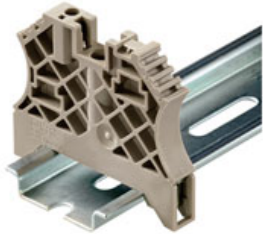

**P-series
PPV 8 GR 35X15 DGR**

Weidmüller Interface GmbH & Co. KG
Klingenbergstraße 16
D-32758 Detmold
Germany
Fon: +49 5231 14-0
Fax: +49 5231 14-292083
www.weidmueller.com

Accessories

for TS 35 terminal rail

Weidmüller's range of products includes end brackets that guarantee a permanent, reliable mounting on the terminal rail and prevent sliding. Versions with and without screws are available. The end brackets include marking options, also for group markers, and also a test plug holder.

General ordering data

Type	Order No.	Version	GTIN (EAN)	Qty.
ZEW 35/2 SW	1162610000	Accessories, End bracket	4032248962716	20 pc(s).