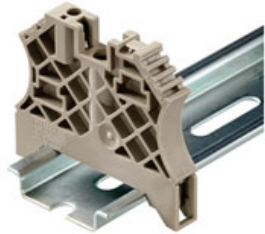

**P-series
PRV 8 BL 35X15 WS/RT**

Weidmüller Interface GmbH & Co. KG
Klingenbergstraße 16
D-32758 Detmold
Germany
Fon: +49 5231 14-0
Fax: +49 5231 14-292083
www.weidmueller.com

Accessories

for TS 35 terminal rail

Weidmüller's range of products includes end brackets that guarantee a permanent, reliable mounting on the terminal rail and prevent sliding. Versions with and without screws are available. The end brackets include marking options, also for group markers, and also a test plug holder.

General ordering data

Type	Order No.	Version	GTIN (EAN)	Qty.
ZEW 35/2 SW	1162610000	Accessories, End bracket	4032248962716	20 pc(s).