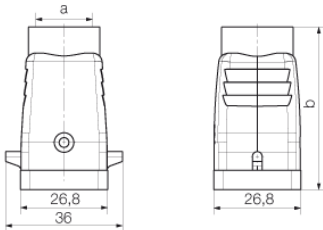

Data sheet

HDC 04A TOLU 1M16G

Weidmüller Interface GmbH & Co. KG
Klingenbergstraße 26
D-32758 Detmold
Germany

www.weidmueller.com

Drawings