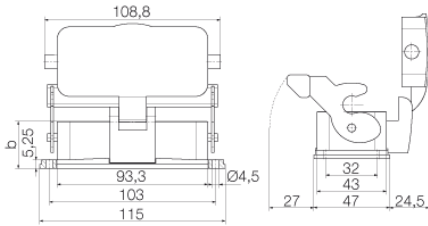

Data sheet

HDC 16B ALU

Weidmüller Interface GmbH & Co. KG
Klingenbergstraße 26
D-32758 Detmold
Germany

www.weidmueller.com

Drawings