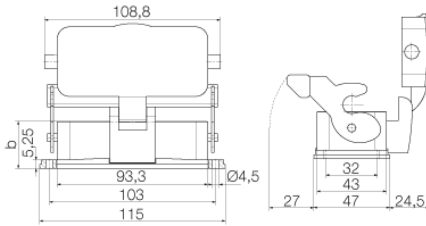

Data sheet

HDC 16B ADLU

Weidmüller Interface GmbH & Co. KG
Klingenbergstraße 26
D-32758 Detmold
Germany

www.weidmueller.com

Drawings