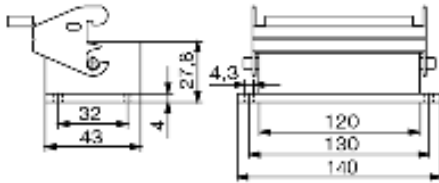

Data sheet

HDC 24B ALU

Weidmüller Interface GmbH & Co. KG
Klingenbergstraße 26
D-32758 Detmold
Germany

www.weidmueller.com

Drawings