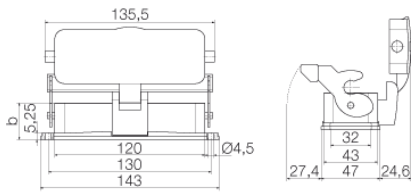

Data sheet

HDC 24B ADLU

Weidmüller Interface GmbH & Co. KG
Klingenbergstraße 26
D-32758 Detmold
Germany

www.weidmueller.com

Drawings