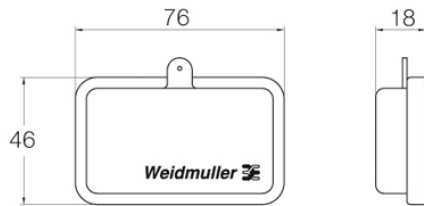

HDC 10B DC

Weidmüller Interface GmbH & Co. KG

Klingenbergstraße 26

D-32758 Detmold

Germany

www.weidmueller.com

Technical data

Dimensions and weights

Height	18 mm	Height (inches)	0.709 inch
Width	46 mm	Width (inches)	1.811 inch
Length	76 mm	Length (inches)	2.992 inch
Net weight	8.4 g		

General data

BG	4	Colour	white, Transparent
Material	Polypropylene	Protection degree	IP20
Size	4		

Classifications

ETIM 6.0	EC002943	ETIM 7.0	EC002943
ETIM 8.0	EC002943	ECLASS 9.0	27-44-02-92
ECLASS 9.1	27-44-02-08	ECLASS 10.0	27-44-02-92
ECLASS 11.0	27-44-02-92	ECLASS 12.0	27-44-02-92

Approvals

Approvals

ROHS

Conform

Downloads

Engineering Data	EPLAN
Catalogues	Catalogues in PDF-format
Brochures	FL FIELDWIRING EN FL FIELDWIRING EN

Data sheet

HDC 10B DC

Weidmüller Interface GmbH & Co. KG
Klingenbergstraße 26
D-32758 Detmold
Germany

www.weidmueller.com

Drawings