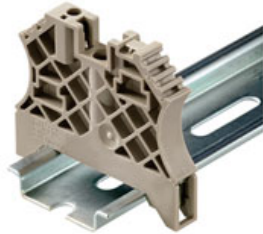

Partition plates for PRV/PPV 8

The partitions for the patch and potential distributors provide a visual barrier for separating functional sections.

The printed versions of the partitions make it easy to quickly identify individual terminal points. This simplifies your work when carrying out maintenance or add-ons.

Weidmüller's range of products includes end brackets that guarantee a permanent, reliable mounting on the terminal rail and prevent sliding. Versions with and without screws are available. The end brackets include marking options, also for group markers, and also a test plug holder.