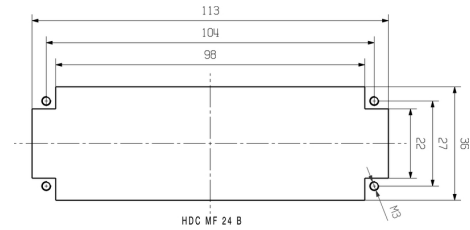

HDC MF 24B AF

Weidmüller Interface GmbH & Co. KG
Klingenbergstraße 26
D-32758 Detmold
Germany

www.weidmueller.com

Drawings