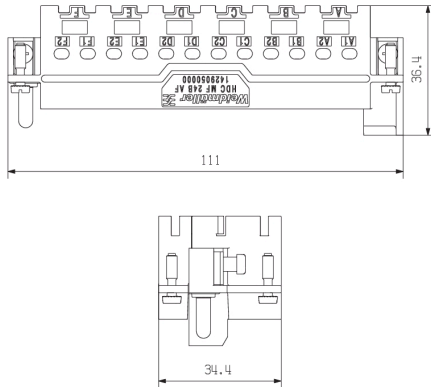

HDC MF 24B AF

Weidmüller Interface GmbH & Co. KG
Klingenbergstraße 26
D-32758 Detmold
Germany

www.weidmueller.com

Drawings