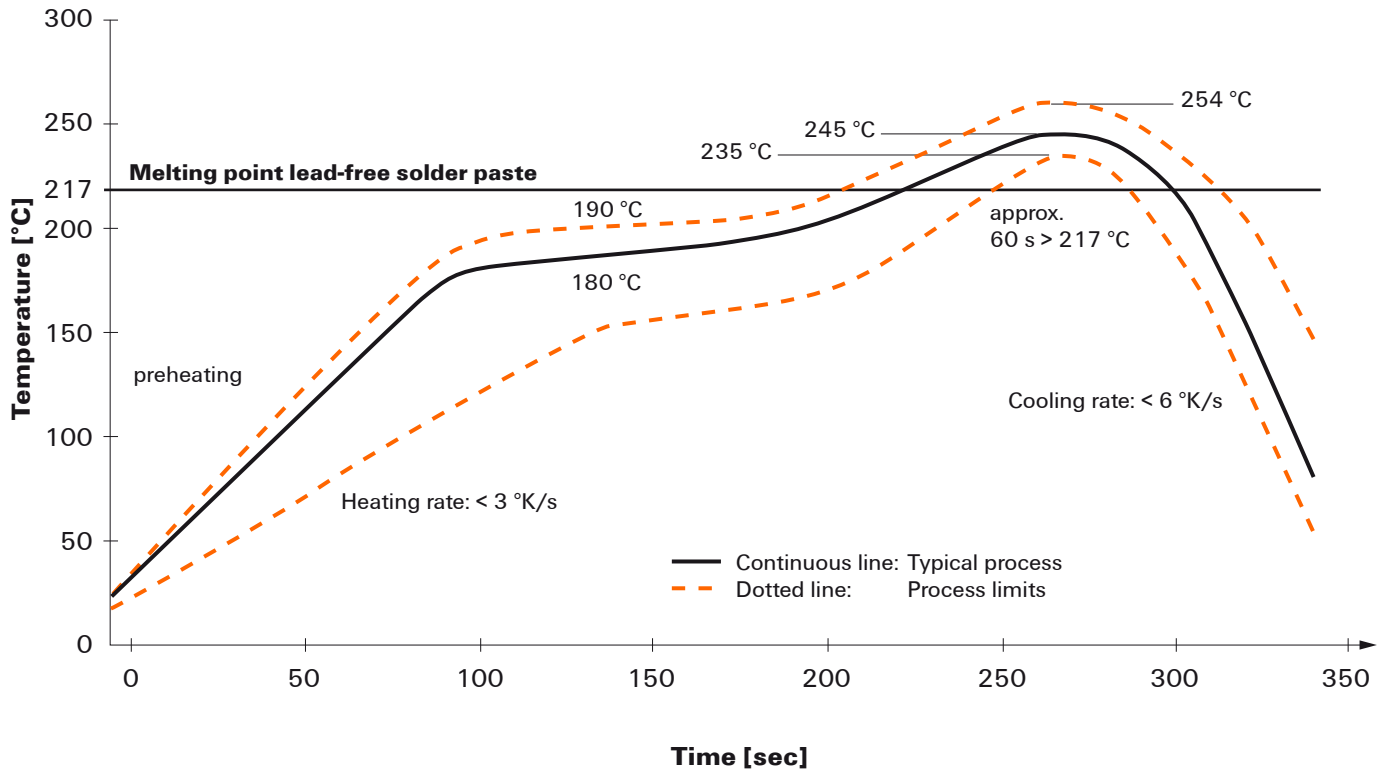

Recommended reflow soldering profile

Weidmüller Interface GmbH & Co. KG
Klingenbergstraße 16
D-32758 Detmold
Germany
Fon: +49 5231 14-0
Fax: +49 5231 14-292083
www.weidmueller.com

Reflow soldering profile

The perfect soldering profile for SMT Surface Mount Technology is one the most exiting question in SMT production. But there are more than one correct answer: The diagram of temperature-on-time is related to processing features of solder paste and to maximum load of components.

We have to consider the following parameters:

- Time for pre heating
- Maximum temperature
- Time above melting point
- Time for cooling
- Maximum heating rate
- Maximum cooling rate

We recommend a typical solder profile with associated process limits. With preheating components and board are prepared smoothly for the solder phase. Heating rate is typically $\leq +3\text{K/s}$. In parallel the solder paste is ,activated'. The time above melting point of 217°C the paste gets liquid and components and boards begin to connect. The maximum temperature of 245°C to 254°C should stay between 10 and 40 seconds. In the cooling phase at $\geq -6\text{K/s}$ solder is cured. Board and components cool down while avoiding cold cracks.