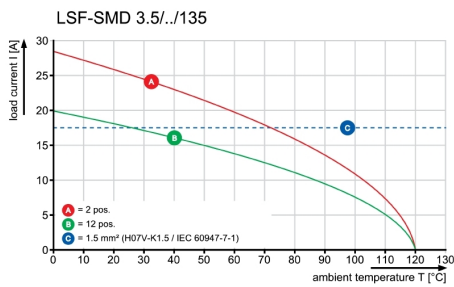

Data sheet

**OMNIMATE Signal - series LSF
LSF-SMD 3.50/02/135 SN BK RL**

Weidmüller Interface GmbH & Co. KG
Klingenbergstraße 16
D-32758 Detmold
Germany
Fon: +49 5231 14-0
Fax: +49 5231 14-292083
www.weidmueller.com

Technical data

UL 1059 rating data

Institute (cURus)

Certificate No. (cURus)

E60693

Rated voltage (use group B)	300 V	Rated current (use group B)	12 A
Rated voltage (use group D)	300 V	Rated current (use group D)	10 A
Wire cross-section, AWG, min.	AWG 24	Wire cross-section, AWG, max.	AWG 16

Rating data acc. to IEC 60664-1 / IEC 61984

Rated current, min. no. of poles (Tu=20°C)	12 A	Rated current, max. no. of poles (Tu=20°C)	12 A
Rated current, number of poles (Tu=40°C), min	12 A	Rated current, number of poles (Tu=40°C), max.	12 A
Rated voltage for surge voltage class / pollution degree II/2	320 V	Rated voltage for surge voltage class / pollution degree III/2	160 V
Rated voltage for surge voltage class / pollution degree III/3	160 V	Rated impulse voltage for surge voltage class/ pollution degree II/2	2.5 kV
Rated impulse voltage for surge voltage class/ pollution degree III/2	2.5 kV	Rated impulse voltage for surge voltage class/ contamination degree III/3	2.5 kV
Short-time withstand current resistance	3 x 1s with 80 A		

Classifications

ETIM 3.0	EC001284	ETIM 4.0	EC002643
ETIM 5.0	EC002643	ETIM 6.0	EC002643
eClass 6.2	27-26-11-01	eClass 7.1	27-44-04-01
eClass 8.1	27-44-04-01	eClass 9.0	27-44-04-01

Notes

Notes

IPC conformity The products are developed, manufactured and delivered according to the internationally recognised IPC-A-610 standard, category "permissible". More extensive demands on the products can be evaluated on request.

Approvals

Approvals

ROHS

Conform

Data sheet

**OMNIMATE Signal - series LSF
LSF-SMD 3.50/02/135 SN BK RL**

Weidmüller Interface GmbH & Co. KG
Klingenbergstraße 16
D-32758 Detmold
Germany
Fon: +49 5231 14-0
Fax: +49 5231 14-292083
www.weidmueller.com

Drawings