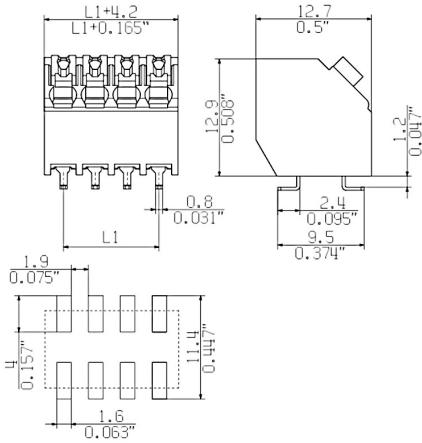

Data sheet

**OMNIMATE Signal - series LSF
LSF-SMD 3.50/02/135 SN BK RL**

Weidmüller Interface GmbH & Co. KG
Klingenbergstraße 16
D-32758 Detmold
Germany
Fon: +49 5231 14-0
Fax: +49 5231 14-292083
www.weidmueller.com

Technical data

UL 1059 rating data

Institute (cURus)

Certificate No. (cURus)

E60693

Rated voltage (use group B)	300 V	Rated current (use group B)	12 A
Rated voltage (use group D)	300 V	Rated current (use group D)	10 A
Wire cross-section, AWG, min.	AWG 24	Wire cross-section, AWG, max.	AWG 16

Rating data acc. to IEC 60664-1 / IEC 61984

Rated current, min. no. of poles (Tu=20°C)	12 A	Rated current, max. no. of poles (Tu=20°C)	12 A
Rated current, number of poles (Tu=40°C), min	12 A	Rated current, number of poles (Tu=40°C), max.	12 A
Rated voltage for surge voltage class / pollution degree II/2	320 V	Rated voltage for surge voltage class / pollution degree III/2	160 V
Rated voltage for surge voltage class / pollution degree III/3	160 V	Rated impulse voltage for surge voltage class/ pollution degree II/2	2.5 kV
Rated impulse voltage for surge voltage class/ pollution degree III/2	2.5 kV	Rated impulse voltage for surge voltage class/ contamination degree III/3	2.5 kV
Short-time withstand current resistance	3 x 1s with 80 A		

Classifications

ETIM 3.0	EC001284	ETIM 4.0	EC002643
ETIM 5.0	EC002643	ETIM 6.0	EC002643
eClass 6.2	27-26-11-01	eClass 7.1	27-44-04-01
eClass 8.1	27-44-04-01	eClass 9.0	27-44-04-01

Notes

Notes

IPC conformity The products are developed, manufactured and delivered according to the internationally recognised IPC-A-610 standard, category "permissible". More extensive demands on the products can be evaluated on request.

Approvals

Approvals

ROHS

Conform

Data sheet

**OMNIMATE Signal - series LSF
LSF-SMD 3.50/02/135 SN BK RL**

Weidmüller Interface GmbH & Co. KG
Klingenbergstraße 16
D-32758 Detmold
Germany
Fon: +49 5231 14-0
Fax: +49 5231 14-292083
www.weidmueller.com

Drawings