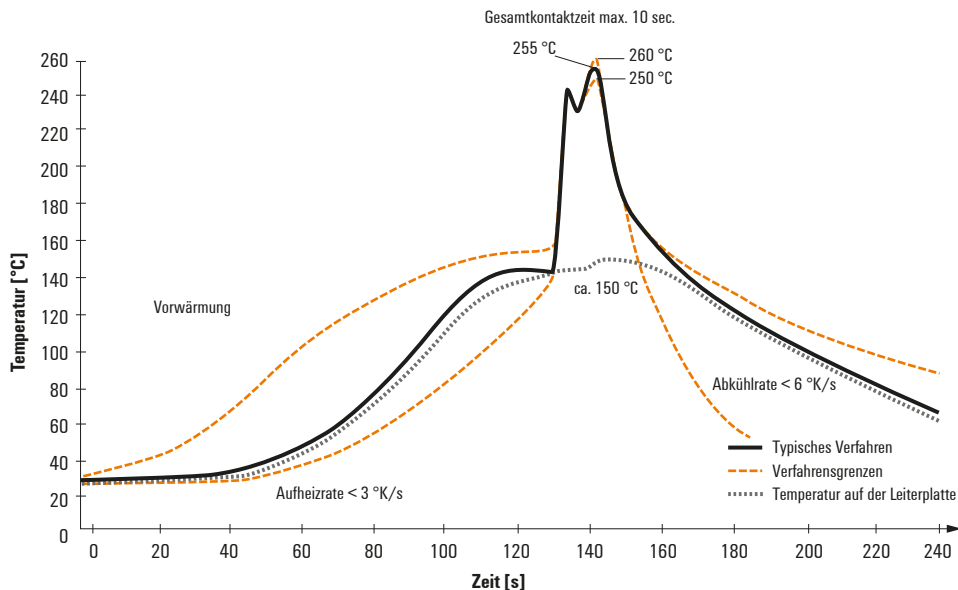

Doppelwelle:

Wellen-Lötprofile

Bedrahtete Anschlüsselemente sind in Anlehnung an die Norm DIN EN 61760-1 zu verarbeiten. Anbei zwei Empfehlungen für praxisbezogene Wellenlötprofile, mit denen Leiterplattenanschlussklemmen und Steckverbinder von Weidmüller qualifiziert sind.

Bei der Wahl eines passenden Profils für Ihre Anwendung sind unter anderem folgende Faktoren zu beachten:

- Stärke der Leiterplatte
- Cu-Anteile in den Lagen
- Ein-/Beidseitige Bestückung
- Produktspektrum
- Aufheiz- und Abkühlrate

Die Einzel- und Doppelwelle zeigt jeweils den empfohlenen Verarbeitungsbereich inkl. der maximalen Löttemperatur von 260°C. In der Praxis liegt die maximale Löttemperatur sehr häufig weit unter dem o.g. Maximalprofil.