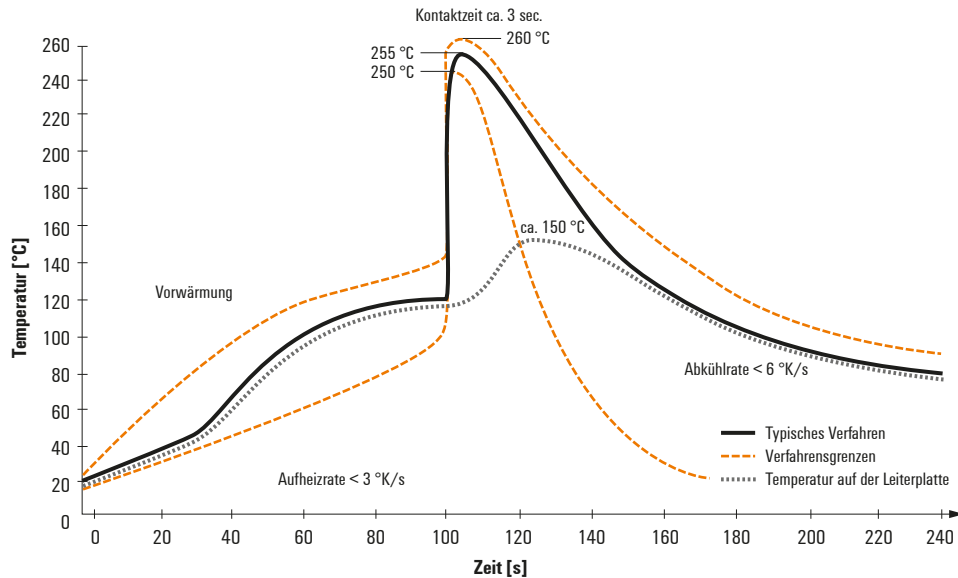

Empfohlene Wellen-Lötprofile

Weidmüller Interface GmbH & Co. KG
Klängenbergstraße 16
D-32758 Detmold
Germany
Fon: +49 5231 14-0
Fax: +49 5231 14-292083
www.weidmueller.com

Einzelwelle: