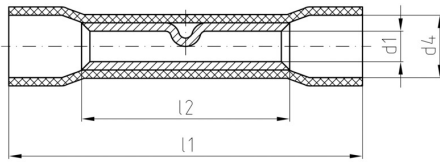

Data sheet

VSTI/1,5-2,5

Weidmüller Interface GmbH & Co. KG
Klingenbergstraße 26
D-32758 Detmold
Germany

www.weidmueller.com

Drawings