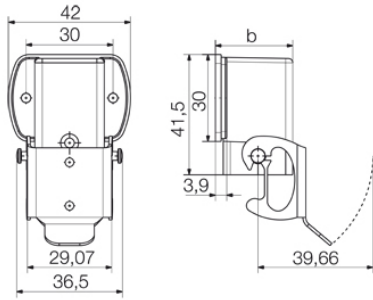

HDC 04A AWLU

Weidmüller Interface GmbH & Co. KG
Klingenbergstraße 26
D-32758 Detmold
Germany

www.weidmueller.com

Drawings