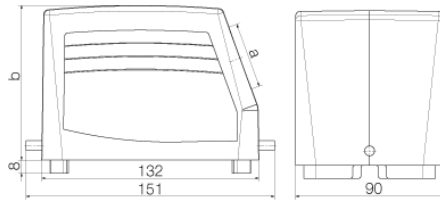

Data sheet

HDC 48B TSLU 1PG36G

Weidmüller Interfaces GmbH & Co. KG

Postfach 3030

32760 Detmold

Tel. +49 5231 14-0

Fax. +49 5231 14-2083

info@weidmueller.com

www.weidmueller.com

Drawings