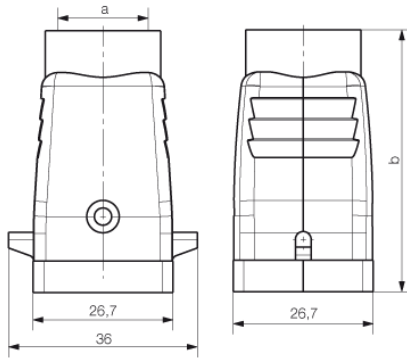

Data sheet

HDC 07A TOLU 1PG11G

Weidmüller Interface GmbH & Co. KG
Klingenbergstraße 26
D-32758 Detmold
Germany

www.weidmueller.com

Drawings