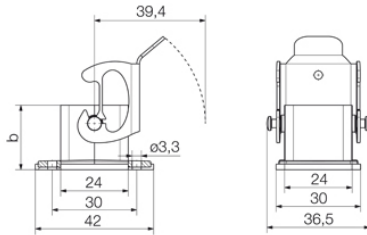

Data sheet

HDC 07A ALU

Weidmüller Interface GmbH & Co. KG
Klingenbergstraße 26
D-32758 Detmold
Germany

www.weidmueller.com

Drawings