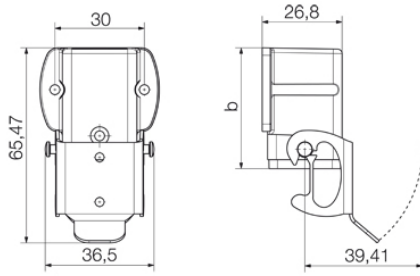

Data sheet

HDC 04A SLU 1PG11G

Weidmüller Interface GmbH & Co. KG
Klingenbergstraße 26
D-32758 Detmold
Germany

www.weidmueller.com

Drawings