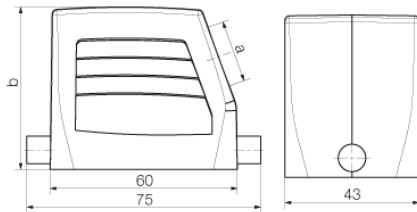

HDC 16D TSLU 1PG21G

Weidmüller Interfaces GmbH & Co. KG

Postfach 3030

32760 Detmold

Tel. +49 5231 14-0

Fax. +49 5231 14-2083

info@weidmueller.com

www.weidmueller.com

Drawings