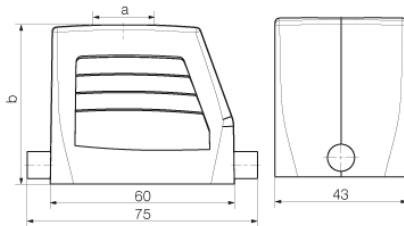

**Technical data****Dimensions and weights**

Height	72 mm	Height (inches)	2.835 inch
Width	43 mm	Width (inches)	1.693 inch
Net weight	163 g		

**Temperatures**

Limit temperature -40 °C ... 125 °C

**Environmental Product Compliance**

**Dimensions**

Cable entry	w. thread	Height of housing B	72 mm
Total length housing	60 mm	Width housing C	43 mm

**General data**

EMC housings	No	Housing main material	diecast aluminium
Material of locking element	Stainless steel, rust-proof	Protection degree	IP65 (in plugged condition)
Surface finish	Powder coating	Tightening torque	1.2 Nm

**Drawings**