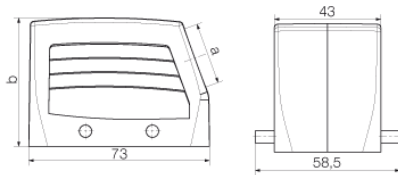

Data sheet

HDC 24D TSBU 1PG21G

Weidmüller Interfaces GmbH & Co. KG

Postfach 3030

32760 Detmold

Tel. +49 5231 14-0

Fax. +49 5231 14-2083

info@weidmueller.com

www.weidmueller.com

Drawings